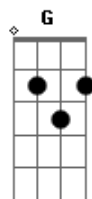

© ukulele-chords.com