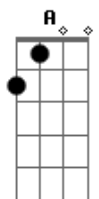

Oh all I wanna do is hold you close

G
Steal a little more time

A
Is that such a crime

D
Sweet thing

The moon is high

And the night is young

G
Come on and meet me

In the backyard under the cotton wood tree

A
It's a good thing

G
Am I wishin

D
Oh come'on sweet thing

Won't you climb on out of your window

G
While the world's sleepin

You know I need you and there's

A
No way I'll be leavin

G
Till we're kissin on the porch swing

D
Oh my little sweet thing

Oh my
Sweet thing
Sweet thing
Sweet thing
Sweet thing (D D D D D D
D D G D D D D D D
D)

D
Oh my sweet thing the moon is high and the night is young

G
Come on and meet me

In the backyard under the cotton wood tree

A **G**
It's a good thing tell me I'm not dreamin'

D
Oh sweet thing won't you climb on out of your window

G
While the world's sleepin' cause you know I need you and

A **G**
There's no way I'll be leavin' till we're kissin' on the porch swing

D **G** **D** **D** **D** **D**
Oh my little sweet thing

Outro: **D** **D** **D** **D** **D** **D**
D **D** **G**
(Do do dododo do do dododo...)

Acordes

© ukulele-chords.com