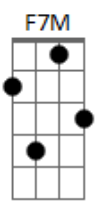

© ukulele-chords.com