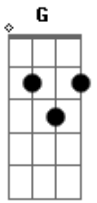

© ukulele-chords.com