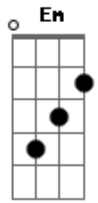

© ukulele-chords.com