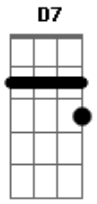

© ukulele-chords.com