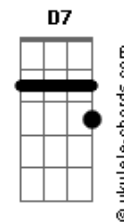

Kehlani - Melt

tom:
 A (forma dos acordes no tom de G)
 Capostraste na 2ª casa

[Verse 1]

Em Am7 D7
 I can't tell where your hair ends and mine begins
 G
 If I ain't have all these tattoos, I would think that it's your skin

Em Am7
 D7
 If I move too quick past you, I would think it's my reflection
 G
 Being this close isn't close enough
 Em
 You could tell every time we touch, every time we, oh

[Pre-Chorus]

Am7
 D7
 Wish I could build me a cute apartment
 G
 One-bedroom right where your heart is
 Em
 Inch of space feels broken-hearted
 D7
 Across the bed feels way too far and
 Am7 D7
 I wonder when they see just one, do they see us two?
 G
 Ooh, oh

[Chorus]

Am7 D7
 That's when I melt into you, oh-oh-oh
 G
 I melt into you, oh
 Em Am7 D7
 That's when I melt into you
 G Em
 Melt into you, melt into you, oh

[Post-Chorus]

Am7 D7 G
 Oh
 Em
 Oh

[Verse 2]

Am7
 Matching your breath, follow your chest up and down
 D7 G
 Hopin' you let secrets spill out your mouth and

Acordes

Inhale, exhale, breathe me in
 Em
 With every breath, I'm sinkin' in
 Am7
 No way to describe it, I'm a riot
 D7
 If I wake up and I'm somehow beside you
 G
 Instead of inside you, that shouldn't surprise you
 Em
 You don't even notice, no need to remind you