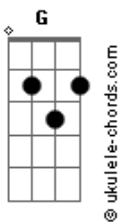

Kehlani - Melt

tom:
 A (forma dos acordes no tom de G)
 Capostraste na 2ª casa

[Verse 1]

Em Am7 D7
 I can't tell where your hair ends and mine begins
 G
 If I ain't have all these tattoos, I would think that it's your skin

Em Am7
 D7
 If I move too quick past you, I would think it's my reflection
 G
 Being this close isn't close enough
 Em
 You could tell every time we touch, every time we, oh

[Pre-Chorus]

Am7
 D7
 Wish I could build me a cute apartment
 G
 One-bedroom right where your heart is
 Em
 Inch of space feels broken-hearted
 D7
 Across the bed feels way too far and
 Am7 D7
 I wonder when they see just one, do they see us two?
 G
 Ooh, oh

[Chorus]

Am7 D7
 That's when I melt into you, oh-oh-oh
 G
 I melt into you, oh
 Em Am7 D7
 That's when I melt into you
 G Em
 Melt into you, melt into you, oh

[Post-Chorus]

Am7 D7 G
 Oh
 Em
 Oh

[Verse 2]

Am7
 Matching your breath, follow your chest up and down
 D7 G
 Hopin' you let secrets spill out your mouth and

Acordes

Inhale, exhale, breathe me in
 Em
 With every breath, I'm sinkin' in
 Am7
 No way to describe it, I'm a riot
 D7
 If I wake up and I'm somehow beside you
 G
 Instead of inside you, that shouldn't surprise you
 Em
 You don't even notice, no need to remind you