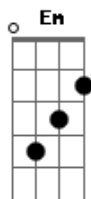

Kehlani - Melt

tom:
A (forma dos acordes no tom de G)
Capostrate na 2ª casa

[Verse 1]

Em Am7 D7
I can't tell where your hair ends and mine begins
If I ain't have all these tattoos, I would think that it's your skin

Em Am7
If I move too quick past you, I would think it's my reflection
Being this close isn't close enough
You could tell every time we touch, every time we, oh

[Pre-Chorus]

Am7
Wish I could build me a cute apartment
D7
One-bedroom right where your heart is
G
Inch of space feels broken-hearted
Em
Across the bed feels way too far and
Am7 D7
I wonder when they see just one, do they see us two?
G
Ooh, oh

[Chorus]

Am7 D7
That's when I melt into you, oh-oh-oh
G
I melt into you, oh
Em Am7 D7
That's when I melt into you
G Em
Melt into you, melt into you, oh

[Post-Chorus]

Am7 D7 G
Oh
Em
Oh

[Verse 2]

Am7
Matching your breath, follow your chest up and down
D7
Hopin' you let secrets spill out your mouth and

Acordes

© ukulele-chords.com

© ukulele-chords.com

© ukulele-chords.com

© ukulele-chords.com

© ukulele-chords.com

© ukulele-chords.com

Inhale, exhale, breathe me in
Em
With every breath, I'm sinkin' in
Am7
No way to describe it, I'm a riot
D7
If I wake up and I'm somehow beside you
G
Instead of inside you, that shouldn't surprise you
Em
You don't even notice, no need to remind you