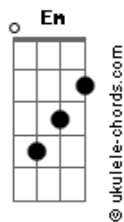

Kehlani - Melt

tom:
 A (forma dos acordes no tom de G)
 Capostraste na 2ª casa

[Verse 1]

Em Am7 D7
 I can't tell where your hair ends and mine begins
 G
 If I ain't have all these tattoos, I would think that it's your skin

Em Am7
 D7
 If I move too quick past you, I would think it's my reflection
 G
 Being this close isn't close enough
 Em
 You could tell every time we touch, every time we, oh

[Pre-Chorus]

Am7
 D7
 Wish I could build me a cute apartment
 G
 One-bedroom right where your heart is
 Em
 Inch of space feels broken-hearted
 D7
 Across the bed feels way too far and
 Am7 D7
 I wonder when they see just one, do they see us two?
 G
 Ooh, oh

[Chorus]

Am7 D7
 That's when I melt into you, oh-oh-oh
 G
 I melt into you, oh
 Em Am7 D7
 That's when I melt into you
 G Em
 Melt into you, melt into you, oh

[Post-Chorus]

Am7 D7 G
 Oh
 Em
 Oh

[Verse 2]

Am7
 Matching your breath, follow your chest up and down
 D7 G
 Hopin' you let secrets spill out your mouth and

Acordes

Inhale, exhale, breathe me in
 Em
 With every breath, I'm sinkin' in
 Am7
 No way to describe it, I'm a riot
 D7
 If I wake up and I'm somehow beside you
 G
 Instead of inside you, that shouldn't surprise you
 Em
 You don't even notice, no need to remind you