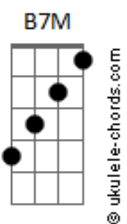

Kehlani - Everything

tom:

Intro: **E7M** **Eb7** **G#7M** **B7M**
E7M **Eb7** **G#7M**

[Primeira Parte]

G#7M **E7M**
I could blame it on the physical
Eb7 **G#7M** **B7M**
I could blame it on your lips, your touch, your kiss
E7M
You know, real traditional
Eb7 **G#7M**
But your love's too original
G#7M **E7M**
You are anything but conventional
Eb7
Baby, did you know that
G#7M **B7M**
From the moment we fell in, I knew we could fall back
E7M **Eb7** **G#7M**
Knew I'd always crawl back, ooh

[Refrão]

Ab7 **E7M**
'Cause, baby, it's the everything for me
Eb7 **G#7M**
For me, for me
B7M **E7M**
Baby, it's the everything for me
Eb7 **G#7M**
For me, oh, for me
Ab7 **E7M**
'Cause, baby, it's the everything, no tryin'
Eb7 **G#7M**
You be shinin', my silver linin'
B7M **E7M**
'Cause, baby, it's the everything for me
Eb7 **G#7M**
For me, oh, for me

[Segunda Parte]

E7M **Eb7**
I love the way you t?ach me
G#7M
Love the way you list?n
B7M
You know all my details
E7M
You so damn attentive
Eb7
You got my attention, babe
G#7M
You can't forget to mention, babe

Acordes

G#7M
I'ma keep you lifted
E7M
You so fuckin' gifted
Eb7 **G#7M**
And how many girls out in the world can say that they had it?
B7M **E7M**
And how many bitches that became your missus can maintain the status?
Eb7 **G#7M**
That was before me, it's childish, you done with your wilin'
Abm
Now you can be wild with me, run that mile with me
E7M
Catch some flights out with me, oh
Eb7 **G#7M**
I match your energy, match your fly perfectly
B7M **E7M**
Lips lock intensively, want you extensively
Eb7
I know you was made for me, think you was made with me
G#7M
Shit feel like destiny

[Refrão]

Ab7 **E7M**
'Cause, baby, it's the everything for me
Eb7 **G#7M**
For me, ooh for me
B7M **E7M**
This is such a different thing for me
Eb7 **G#7M**
For me, yeah, oh, for me
Ab7 **E7M**
Baby, it's the everything, no tryin'
Eb7 **G#7M**
You be shinin', my silver linin'
B7M **E7M**
'Cause, baby, it's the everything for me
Eb7 **G#7M**
Eeeeeee, oh, for me

[Final]

E7M **Eb7**
Everything, everything, everything
G#7M **B7M**
Everything, everything, everything
E7M **Eb7**
Everything, everything, everything
G#7M **B7M**
Everything, everything, everything
E7M **Eb7**
Everything, everything, everything
G#7M **B7M**
Everything, everything, everything