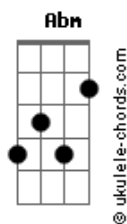

Kehlani - Everything

tom:

Intro: **E7M** **Eb7** **G#7M** **B7M**
E7M **Eb7** **G#7M**

[Primeira Parte]

G#7M **E7M**
 I could blame it on the physical
Eb7 **G#7M** **B7M**
 I could blame it on your lips, your touch, your kiss
E7M
 You know, real traditional
Eb7 **G#7M**
 But your love's too original
G#7M **E7M**
 You are anything but conventional
Eb7
 Baby, did you know that
G#7M **B7M**
 From the moment we fell in, I knew we could fall back
E7M **Eb7** **G#7M**
 Knew I'd always crawl back, ooh

[Refrão]

Ab7 **E7M**
 'Cause, baby, it's the everything for me
Eb7 **G#7M**
 For me, for me
B7M **E7M**
 Baby, it's the everything for me
Eb7 **G#7M**
 For me, oh, for me
Ab7 **E7M**
 'Cause, baby, it's the everything, no tryin'
Eb7 **G#7M**
 You be shinin', my silver linin'
B7M **E7M**
 'Cause, baby, it's the everything for me
Eb7 **G#7M**
 For me, oh, for me

[Segunda Parte]

E7M **Eb7**
 I love the way you t?ach me
G#7M
 Love the way you list?n
B7M
 You know all my details
E7M
 You so damn attentive
Eb7
 You got my attention, babe
G#7M
 You can't forget to mention, babe

Acordes

G#7M
 I'ma keep you lifted
E7M
 You so fuckin' gifted
Eb7 **G#7M**
 And how many girls out in the world can say that they had it?
B7M **E7M**
 And how many bitches that became your missus can maintain the status?
Eb7 **G#7M**
 That was before me, it's childish, you done with your wilin'
Abm
 Now you can be wild with me, run that mile with me
E7M
 Catch some flights out with me, oh
Eb7 **G#7M**
 I match your energy, match your fly perfectly
B7M **E7M**
 Lips lock intensively, want you extensively
Eb7
 I know you was made for me, think you was made with me
G#7M
 Shit feel like destiny