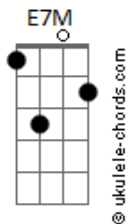

Kehlani - Everything

tom:

Intro: **E7M** **Eb7** **G#7M** **B7M**
E7M **Eb7** **G#7M**

[Primeira Parte]

G#7M **E7M**
 I could blame it on the physical
Eb7 **G#7M** **B7M**
 I could blame it on your lips, your touch, your kiss
E7M
 You know, real traditional
Eb7 **G#7M**
 But your love's too original
G#7M **E7M**
 You are anything but conventional
Eb7
 Baby, did you know that
G#7M **B7M**
 From the moment we fell in, I knew we could fall back
E7M **Eb7** **G#7M**
 Knew I'd always crawl back, ooh

[Refrão]

Ab7 **E7M**
 'Cause, baby, it's the everything for me
Eb7 **G#7M**
 For me, for me
B7M **E7M**
 Baby, it's the everything for me
Eb7 **G#7M**
 For me, oh, for me
Ab7 **E7M**
 'Cause, baby, it's the everything, no tryin'
Eb7 **G#7M**
 You be shinin', my silver linin'
B7M **E7M**
 'Cause, baby, it's the everything for me
Eb7 **G#7M**
 For me, oh, for me

[Segunda Parte]

E7M **Eb7**
 I love the way you t?ach me
G#7M
 Love the way you list?n
B7M
 You know all my details
E7M
 You so damn attentive
Eb7
 You got my attention, babe
G#7M
 You can't forget to mention, babe

Acordes

G#7M
 I'ma keep you lifted
E7M
 You so fuckin' gifted
Eb7 **G#7M**
 And how many girls out in the world can say that they had it?
B7M **E7M**
 And how many bitches that became your missus can maintain the status?
Eb7 **G#7M**
 That was before me, it's childish, you done with your wilin'
Abm
 Now you can be wild with me, run that mile with me
E7M
 Catch some flights out with me, oh
Eb7 **G#7M**
 I match your energy, match your fly perfectly
B7M **E7M**
 Lips lock intensively, want you extensively
Eb7
 I know you was made for me, think you was made with me
G#7M
 Shit feel like destiny