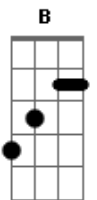

Kehlani - Escape

Tom: A

Gbm E Dbm B
Never did I think I'd want you

Always seen you ?round my way
Gbm E Dbm B
Never had the strength to tell you

I kinda, sorta think you're great
Gbm E
Dbm B

B Dbm A
Strange for me to wanna love someone who's better by themselves

And I've been trying to put it all into words
D

But I can't so I'm singing

B Dbm A E A
'Cause I don't want you thinking that my love's in vain
B Dbm A D

?Cause baby I've been falling for you but falling back up out your way

Gbm E Dbm
?Cause I can't make you lose yourself
B

looking for me
Gbm E Dbm B

And I can't let you make me your, your everything
Gbm E

I just wanna be an escape
Dbm B

I just wanna be an escape
B Dbm A B Dbm Gbm

Baby can we escape escape, escape?

Gbm E Dbm B
Gbm E Dbm B

Acordes

© ukulele-chords.com

© ukulele-chords.com

© ukulele-chords.com

© ukulele-chords.com

© ukulele-chords.com