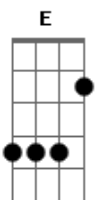

Kehlani - Escape

Tom: A

Gbm E Dbm B
Never did I think I'd want you

Always seen you ?round my way
Gbm E Dbm B
Never had the strength to tell you

I kinda, sorta think you're great
Gbm E
Dbm B

B Dbm A
Strange for me to wanna love someone who's better by themselves

And I've been trying to put it all into words
D

But I can't so I'm singing

B Dbm A E A
'Cause I don't want you thinking that my love's in vain
B Dbm A D

?Cause baby I've been falling for you but falling back up out your way

?Cause I can't make you lose yourself
Gbm E Dbm
B

looking for me
Gbm E Dbm B

And I can't let you make me your, your everything
Gbm E
Dbm B

I just wanna be an escape
Dbm B

I just wanna be an escape
B Dbm A B Dbm Gbm

Baby can we escape escape, escape?
Gbm E Dbm B
Gbm E Dbm B

Acordes

© ukulele-chords.com

© ukulele-chords.com

© ukulele-chords.com

© ukulele-chords.com

© ukulele-chords.com

© ukulele-chords.com