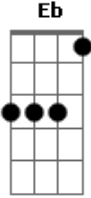

© ukulele-chords.com

© ukulele-chords.com