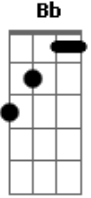

© ukulele-chords.com

© ukulele-chords.com