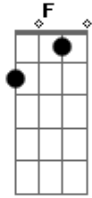

Keemo - Beautiful Lie

Tom: Bb

F Eb
Yesterday, today, tomorrow
photographs
F Eb
Remember, forget
F Eb
The ways you make the moment pass
I tell a beautiful lie
Eb Gm7
And i would die if you find out
F Eb
I tell a beautiful lie every time that i did not open up my
mouth
F Eb
All the same, its a game
F
Its a play, its a war
A(slide) F

Its a shame that we're always fighting for I dont mean to
cost no blame
Eb Bb F
I dont intend to pretend, i could never loved you more
Eb G Gm7
F
But in the blink of an eye Everything you ever knew can
change
F Eb
And its a beautiful lie if you think everything will always
stay the same
Eb7 F
Baby
My baby
You got a secret, it's starting to show
My baby
Sweet baby
How long can you keep it?
How far would you go?
You tell a beautiful lie
You tell a beautiful lie
And its going to, its going to drive you crazy

Acordes

© ukulele-chords.com