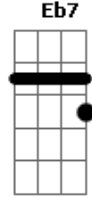

© ukulele-chords.com

© ukulele-chords.com