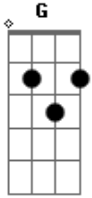

© ukulele-chords.com

© ukulele-chords.com