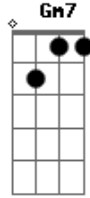

© ukulele-chords.com

© ukulele-chords.com