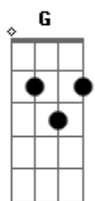

# Keb' Mo' - I See Love

tom:

Intro: **D**

**D**  
I've been high I've been low

**G**  
I've been everywhere I wanted to go

**D D7**  
But I've never been here before

**G**  
I've been all around the world  
Even outer space

**D**  
La labá dee da  
**G Ab**  
La labá dee da  
**D Bm7 E7**  
For the first time in my life  
**G7 D G7 D**  
I see love (I see love)

[Solo] **D G D G D**

**Bm7 C**  
I'm so glad to have you here with me

**Bm7 E**  
Standing right under my nose

**G**  
Baby I must admit it

**A7**  
That now I really get it

That's why I'm singing

**D**  
La labá dee da  
**G Ab**  
La labá dee da  
**D Bm7 E7**  
How could I have been so blind  
'Cause now you got me singing

**D**  
La labá dee da  
**G Ab**  
La labá dee da  
**D Bm7 E7**  
For the first time in my life  
**G7 D**  
I see love  
**D**  
(I see love)  
**G Ab**  
La labá dee da  
**D Bm7 E7**  
For the first time in my life  
**G7 D G D**  
I see love