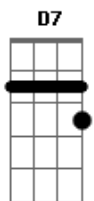

# Keb' Mo' - I See Love

tom:

Intro: **D**

**D**  
I've been high I've been low

**G**  
I've been everywhere I wanted to go

**D D7**  
But I've never been here before

**G**  
I've been all around the world  
Even outer space

**Bm7 E**  
Standing right under my nose

**G**  
Baby I must admit it

**A7**  
That now I really get it

That's why I'm singing

**D**  
La labá dee da  
**G Ab**  
La labá dee da  
**D Bm7 E7**  
How could I have been so blind  
'Cause now you got me singing

**D**  
La labá dee da  
**G Ab**  
La labá dee da  
**D Bm7 E7**  
For the first time in my life  
**G7 D**  
I see love  
**D**  
(I see love)  
**G Ab**  
La labá dee da  
**D Bm7 E7**  
For the first time in my life  
**G7 D G D**  
I see love