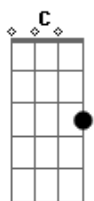

# Keb' Mo' - I See Love

tom:

Intro: **D**

**D**  
I've been high I've been low

**G**  
I've been everywhere I wanted to go

**D D7**  
But I've never been here before

**G**  
I've been all around the world  
Even outer space

**A7**  
That I really didn't get it

But now you got me singing

**D**  
La labá dee da  
**G Ab**  
La labá dee da  
**D Bm7 E7**  
How could I have been so blind  
But now you got me singing

**D**  
La labá dee da  
**G Ab**  
La labá dee da  
**D Bm7 E7**  
For the first time in my life  
**G7 D G7 D**  
I see love (I see love)

**Bm7 E**  
Standing right under my nose

**G**  
Baby I must admit it

**A7**  
That now I really get it

That's why I'm singing

**D**  
La labá dee da  
**G Ab**  
La labá dee da  
**D Bm7 E7**  
How could I have been so blind  
'Cause now you got me singing

**D**  
La labá dee da  
**G Ab**  
La labá dee da  
**D Bm7 E7**  
For the first time in my life  
**G7 D**  
I see love  
**D**  
(I see love)  
**G Ab**  
La labá dee da  
**D Bm7 E7**  
For the first time in my life  
**G7 D G D**  
I see love