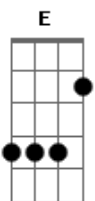

# Keb' Mo' - I See Love

tom:

Intro: **D**

**D**  
I've been high I've been low

**G**  
I've been everywhere I wanted to go

**D D7**  
But I've never been here before

**G**  
I've been all around the world  
Even outer space

**A7**  
That I really didn't get it

But now you got me singing

**D**  
La labá dee da  
**G Ab**  
La labá dee da  
**D Bm7 E7**  
How could I have been so blind  
But now you got me singing

**D**  
La labá dee da  
**G Ab**  
La labá dee da  
**D Bm7 E7**  
For the first time in my life  
**G7 D G7 D**  
I see love (I see love)

**Bm7 E**  
Standing right under my nose

**G**  
Baby I must admit it

**A7**  
That now I really get it

That's why I'm singing

**D**  
La labá dee da  
**G Ab**  
La labá dee da  
**D Bm7 E7**  
How could I have been so blind  
'Cause now you got me singing

**D**  
La labá dee da  
**G Ab**  
La labá dee da  
**D Bm7 E7**  
For the first time in my life  
**G7 D**  
I see love  
**D**  
(I see love)  
**G Ab**  
La labá dee da  
**D Bm7 E7**  
For the first time in my life  
**G7 D G D**  
I see love