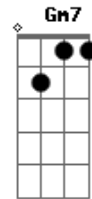

© ukulele-chords.com