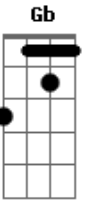

© ukulele-chords.com