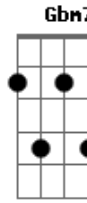

© ukulele-chords.com