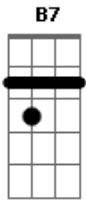

© ukulele-chords.com