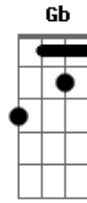

© ukulele-chords.com