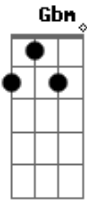

Keane - The Sun Ain't Gonna Shine Anymore

Tom: E
Intro: E Gbm B (2X)

E Gbm
Loneliness is a cloak you wear
E A B
A deep shade of blue is always there

Chorus:
E A
The sun ain't gonna shine anymore
E
The moon ain't gonna rise in the sky
A B
The tears are always clouding your e-eyes

B7 E
When you're without love

Gbm7 B
Ba - by...

Emptiness is a place you're in
With nothing to lose and no more to win

Chorus

Gb B Gb B
Lonely without you, baby
Gb B B7
Girl, I need you I can't go on

Acordes

© ukulele-chords.com

© ukulele-chords.com

© ukulele-chords.com

© ukulele-chords.com

© ukulele-chords.com

© ukulele-chords.com

© ukulele-chords.com