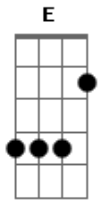

Keane - The Sun Ain't Gonna Shine Anymore

Tom: E
Intro: E Gbm B (2X)

E Gbm
Loneliness is a cloak you wear
E A B
A deep shade of blue is always there

Chorus:
E A
The sun ain't gonna shine anymore
E
The moon ain't gonna rise in the sky
A B
The tears are always clouding your e-eyes

B7 E
When you're without love

Gbm7 B
Ba - by...

Emptiness is a place you're in
With nothing to lose and no more to win

Chorus

Gb B Gb B
Lonely without you, baby
Gb B B7
Girl, I need you I can't go on

Acordes

© ukulele-chords.com