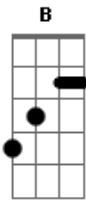

© ukulele-chords.com