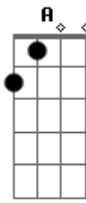

© ukulele-chords.com