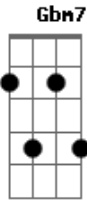

© ukulele-chords.com