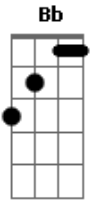

© ukulele-chords.com