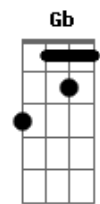

© ukulele-chords.com