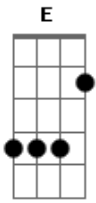

Down Powder Mill Lane, in the battlegrounds

We were friends and lovers and clueless clowns

I didn't know I was finding out now I'd be torn from you

When we talked about things we were gonna do

We were wide eyed dreamers and wiser too

Refrão:

We go down to the rides on East Parade,

By the lights of the Palace Arcade

Watch night coming down on the Sovereign Light Café

I'm begging you for some sign, but you've still got nothing to say

Don't turn your back on me, don't walk away

I'm a better man now than I was that day

Refrão:

Let's go down to the rides on East Parade,

By the lights of the Palace Arcade

Watch night coming down on the Sovereign Light Café

Let's go down to the bandstand on the pier

Watch the drunks and the lovers appear
Take time, just the stars at the Sovereign Light Café

Ponte:

I wheel my bike off the train,

Up the North Trade Road,

Look for you on Marley Lane

In every building, every streetlight

Oh why did we ever go so far from home?

You got nothing to hide, you can't change who you really are

You can get a big house and a faster car

You can run away boy, but you won't go far

Refrão:

Let's go down to the rides on East Parade,

by the lights of the Palace Arcade

Watch night coming down on the Sovereign Light Café

Let's go down to the bandstand on the pier

Watch the drunks and the lovers appear

Take time, just the stars at the Sovereign Light Café

Sha la la la la la yeh, yeah

I'm going where the people know my name

(D A E) (2x)

Acordes

© ukulele-chords.com