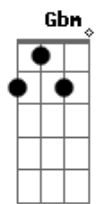

© ukulele-chords.com