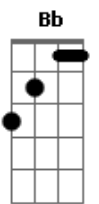

© ukulele-chords.com