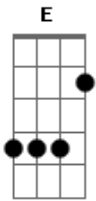

Down Powder Mill Lane, in the battlegrounds

We were friends and lovers and clueless clowns

I didn't know I was finding out now I'd be torn from you

When we talked about things we were gonna do

We were wide eyed dreamers and wiser too

Refrão:

We go down to the rides on East Parade,

By the lights of the Palace Arcade

Watch night coming down on the Sovereign Light Café

I'm begging you for some sign, but you've still got nothing to say

Don't turn your back on me, don't walk away

I'm a better man now than I was that day

Refrão:

Let's go down to the rides on East Parade,

By the lights of the Palace Arcade

Watch night coming down on the Sovereign Light Café

Let's go down to the bandstand on the pier

Watch the drunks and the lovers appear
Take time, just the stars at the Sovereign Light Café

Ponte:

I wheel my bike off the train,

Up the North Trade Road,

Look for you on Marley Lane

In every building, every streetlight

Oh why did we ever go so far from home?

You got nothing to hide, you can't change who you really are

You can get a big house and a faster car

You can run away boy, but you won't go far

Refrão:

Let's go down to the rides on East Parade,

by the lights of the Palace Arcade

Watch night coming down on the Sovereign Light Café

Let's go down to the bandstand on the pier

Watch the drunks and the lovers appear

Take time, just the stars at the Sovereign Light Café

Sha la la la la la yeh, yeah

I'm going where the people know my name

(D A E) (2x)

Acordes

© ukulele-chords.com