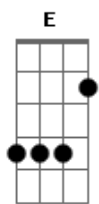

Down Powder Mill Lane, in the battlegrounds

We were friends and lovers and clueless clowns

I didn't know I was finding out now I'd be torn from you

When we talked about things we were gonna do

We were wide eyed dreamers and wiser too

Refrão:

We go down to the rides on East Parade,

By the lights of the Palace Arcade

Watch night coming down on the Sovereign Light Café

I'm begging you for some sign, but you've still got nothing to say

Don't turn your back on me, don't walk away

I'm a better man now than I was that day

Refrão:

Let's go down to the rides on East Parade,

By the lights of the Palace Arcade

Watch night coming down on the Sovereign Light Café

Let's go down to the bandstand on the pier

Watch the drunks and the lovers appear
Take time, just the stars at the Sovereign Light Café

Ponte:

I wheel my bike off the train,

Up the North Trade Road,

Look for you on Marley Lane

In every building, every streetlight

Oh why did we ever go so far from home?

You got nothing to hide, you can't change who you really are

You can get a big house and a faster car

You can run away boy, but you won't go far

Refrão:

Let's go down to the rides on East Parade,

by the lights of the Palace Arcade

Watch night coming down on the Sovereign Light Café

Let's go down to the bandstand on the pier

Watch the drunks and the lovers appear

Take time, just the stars at the Sovereign Light Café

Sha la la la la la yeh, yeah

I'm going where the people know my name

(D A E) (2x)

Acordes

© ukulele-chords.com