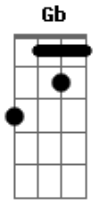

© ukulele-chords.com