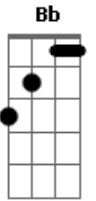

© ukulele-chords.com