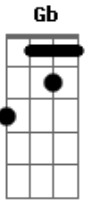

© ukulele-chords.com