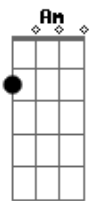

© ukulele-chords.com