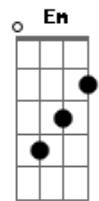

© ukulele-chords.com