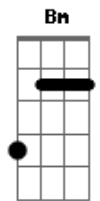

© ukulele-chords.com