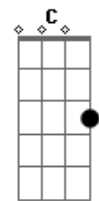

© ukulele-chords.com