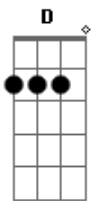

© ukulele-chords.com