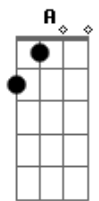

[Segunda Parte]

Em Oh simple thing Bm where have you gone
C I'm getting old and I need something to rely on D
Em So tell me when Bm you're gonna let me in
C I'm getting tired and I need somewhere to begin D

[Primeira Parte]

G I came across a fallen tree
Am I felt the branches of it looking at me D
G Is this the place we used to love?
Am Is this the place that i've been dreaming of? D

[Segunda Parte]

Em Oh simple thing Bm where have you gone
C I'm getting old and I need something to rely on D
Em So tell me when Bm you're gonna let me in
C I'm getting tired and I need somewhere to begin D

[Refrão]

Am And if you have Bm a minute why don't we go
Am Talk about it Bm somewhere only we know
Am This could be the end of everything Bm
Am So why dont we go
Bm Somewhere only we know? C
D Somewhere only we know C D

[Segunda Parte]

Em Oh simple thing Bm where have you gone
C I'm getting old and I need something to rely on D
Em So tell me when Bm you're gonna let me in
C I'm getting tired and I need somewhere to begin D

[Refrão]

Am And if you have Bm a minute why don't we go
Am Talk about it Bm somewhere only we know
Am This could be the end of everything Bm
C So why don't we go, so why don't we go D
(Am Bm Am Bm)

Am This could be the end of everything Bm
Am So why don't we go
Bm Somewhere only we know? C
D Somewhere only we know C
D Somewhere only we know C G
D Somewhere only we know G

Acordes

© ukulele-chords.com