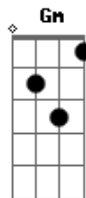

© ukulele-chords.com