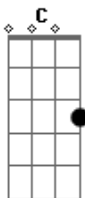

Keane - Snowed Under

Tom: F

(Keane)

Intro: F Gm Dm C C "2x"

F Gm Dm C C F
There's a cold voice on the air...

Gm Dm C C Dm
You've been looking everywhe...re

C Bb
Someone to understand your hopes and fears,

Dm C Bb7
Well ive thought about that for many a long years.

F Gm Dm C C F
So I walk through Manser's shaw

Gm Dm C C Dm
I dont see you anymo...re,

C Bb
We love to think about the way things were,

Dm C F
But the time has come and im glad its over.

C Gm C C
I dont know why I waste my time,

Dm C
Getting hung up about the things you say

Bb C F
When I open my eyes and its a lovely day,

C Gm C C
You know sometimes I feel like I'm

Dm C
Getting snowded under with the things you say,

Bb C F
When I open my eyes and its a lovely day.

Gm Dm C C F
Now you think that you're alo...ne,

Gm Dm C C Dm
So you make your way back ho...me,
C Bb
I'd love to greet the weary travel,
Dm C F
But your time has gone and im glad its over.

C Gm C C
I dont know why I waste my time,

Dm C
Getting hung up about the things you say

Bb C F
When I open my eyes and its a lovely day,

C Gm C C
You know sometimes I feel like I'm

Dm C
Getting snowded under with the things you say,

Bb C F
When I open my eyes and its a lovely day.

F Gm Dm C C "3x"
F Gm F

C Gm C C
I dont know why I waste my time,

Dm C
Getting hung up about the things you say

Bb C F
When I open my eyes and its a lovely day,

C Gm C C
You know sometimes I feel like I'm

Dm C
Getting snowded under with the things you say,

Bb C F
When I open my eyes and its a lovely day.

F Gm Dm C C F

Acordes