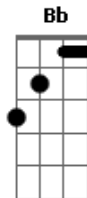

© ukulele-chords.com