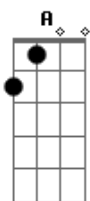

Don't you look back, I've no doubt that I
Will see you on the road
When the world's laying you low
Why don't you let me carry your load?
When things get bad you know you'll have a friend
All along the road
All along the road
Golden light lies ahead
It's just around the bend
So when the sun is coming up and you go
And there's still so many things you don't know
Don't you look back, I've no doubt that I
Will see you on the road
When the world's laying you low
Why don't you let me carry your load?
When things get bad you know you'll have a friend
All along the road
When the sun is coming up and you go
And there's still so many things you don't know
Don't you look back, I've no doubt that I
Will see you on the road
When the world's laying you low
Why don't you let me carry your load?
When things get bad you know you'll have a friend
All along the road
All along the road
All along the road
All along the road
All along the road

Acordes