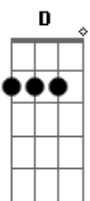

© ukulele-chords.com