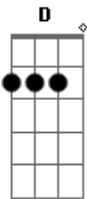

© ukulele-chords.com