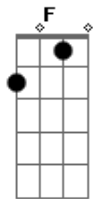

Keane - On a day like today

Tom: F

IMPORTANTE: no início, a música é uma bateria leve com um acompanhamento que pode ser seguido conforme a cifra a baixo. Espero que gostem !

Obs: Essa música é a 10ª faixa do HOPES AND FEARS na versão europeia !!!

Am F Am F
On a day like today
Gm C Gm C
I looked at you and I
Am F Am F
Saw something in the way
Gm C Gm C
You stared into the sky

Bb F C
I saw you... were sick
Dm
And tired of my wrong turns
Bb F C
If you only knew the way I feel
Dm Bb
I'd really love to tell you

F C
But I
Am F Am F Gm C Gm C
could never seem to say the things I needed to
Am F Am F Gm C Gm C
On a day like today no other words would do

Bb F C
I saw you... were sick
Dm
And tired of my wrong turns
Bb F C
If you only knew the way I feel
Dm Bb
I'd really love to tell you

F C Dm Bb F
But I can never find the words to say and I don't know why
C Dm Bb F
I can't find the words to say and I don't know why
C Dm Bb F
I can't find the words to say and I don't know why
C Dm Bb F
I can't find the words to say and I don't know why
..... vai assim

Acordes