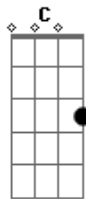

© ukulele-chords.com