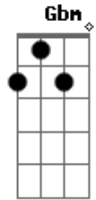

© ukulele-chords.com