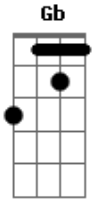

© ukulele-chords.com