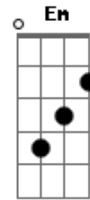

E D Bm A E
Love is the end
Bm Gbm
So lets not pretend
E D Bm A E
Cos love is the end

BRIDGE:
E Gb D
Take it back, don't let it die
E A D
Or rage against the fallen night
E Gbm D
Cos I still do, depend on you
E A D
So don't say those words, you wrung me through

CHORUS:
Bm Gbm
Woah, oh oh
E D Bm A E
Love is the end
Am Gbm
So lets not pretend
E D Bm A E
Cos love is the end

INSTRUMENTAL:

A - A - Gbm - E x2

OUTRO:
A A Gbm
And so I tread the only road
E A
The only road I know
A Gbm
Nowhere to go, but home
E
Nowhere to go
A A
Maybe our time is up
Gbm E
But still you can't look back
A A Gbm
But all the principles of love
E A A Gbm
Don't say those words
E A
Don't say those words
A Gbm
Don't say those words
E A A
Don't say those words

End on A.

Acordes

© ukulele-chords.com

© ukulele-chords.com

© ukulele-chords.com

© ukulele-chords.com

© ukulele-chords.com

© ukulele-chords.com

© ukulele-chords.com

© ukulele-chords.com

© ukulele-chords.com

© ukulele-chords.com