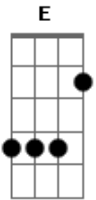

© ukulele-chords.com