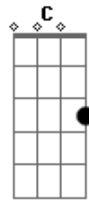

© ukulele-chords.com