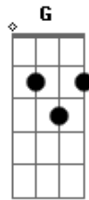

E D Bm A E
Love is the end
Bm Gbm
So lets not pretend
E D Bm A E
Cos love is the end

BRIDGE:
E Gb D
Take it back, don't let it die
E A D
Or rage against the fallen night
E Gbm D
Cos I still do, depend on you
E A D
So don't say those words, you wrung me through

CHORUS:
Bm Gbm
Woah, oh oh
E D Bm A E
Love is the end
Am Gbm
So lets not pretend
E D Bm A E
Cos love is the end

INSTRUMENTAL:

A - A - Gbm - E x2

OUTRO:
A A Gbm
And so I tread the only road
E A
The only road I know
A Gbm
Nowhere to go, but home
E
Nowhere to go
A A
Maybe our time is up
Gbm E
But still you can't look back
A A Gbm
But all the principles of love
E A A Gbm
Don't say those words
E A
Don't say those words
A Gbm
Don't say those words
E A A
Don't say those words

End on A.

Acordes

© ukulele-chords.com

© ukulele-chords.com

© ukulele-chords.com

© ukulele-chords.com

© ukulele-chords.com

© ukulele-chords.com

© ukulele-chords.com

© ukulele-chords.com

© ukulele-chords.com

© ukulele-chords.com