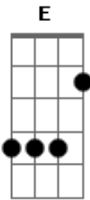

© ukulele-chords.com

© ukulele-chords.com