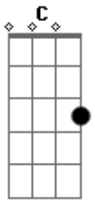

© ukulele-chords.com