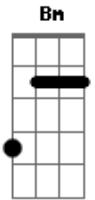

© ukulele-chords.com