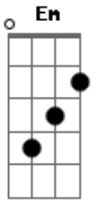

© ukulele-chords.com