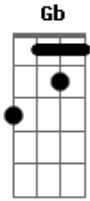

© ukulele-chords.com