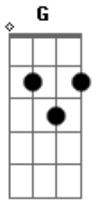

© ukulele-chords.com