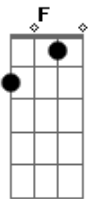

Em Am
 You look down on me
 C G
 Don't you look down on me now
 F C
 You don't know me at all
 Em Am

A slap in the face
 C G
 In the face for you now
 F
 Just might do now
 G Am Dm
 You're leaving so soon
 G
 Never had a chance to bloom
 Am Dm
 But you were so quick
 To change your tune
 G Am Dm
 Don't look back
 If I'm a weight around your neck
 G Am Dm
 Cos if you don't need me
 G
 I don't need you

(Am C D F)
 Ah, ah ah, ah ah, ah!
 Ah, ah ah, ah ah, ah!
 Ah, ah ah, ah ah, ah!

(Dm Em C Am G Em F)
 Leaving so soon, soon
 Leaving, leaving so, soon

(G Am Dm)
 You're leaving so soon
 Never had a chance to bloom
 But you were so quick
 To change your tune
 Don't look back
 If I'm a weight around your neck
 Cos if you don't need me
 Then I don't need you

(Am C D F)
 Ah, ah ah, ah ah, ah!
 Ah, ah ah, ah ah, ah!

Acordes

© ukulele-chords.com

© ukulele-chords.com

© ukulele-chords.com

© ukulele-chords.com

© ukulele-chords.com

© ukulele-chords.com