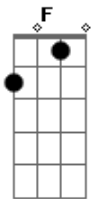

(Am C D F)
 Ah, ah ah, ah ah, ah!
 Ah, ah ah, ah ah, ah!
 Ah, ah ah, ah ah, ah!

(Dm Em C Am G Em F)
 Leaving so soon, soon
 Leaving, leaving so, soon

(G Am Dm)
 You're leaving so soon
 Never had a chance to bloom
 But you were so quick
 To change your tune
 Don't look back
 If I'm a weight around your neck
 Cos if you don't need me
 Then I don't need you

(Am C D F)
 Ah, ah ah, ah ah, ah!
 Ah, ah ah, ah ah, ah!

Acordes

© ukulele-chords.com

© ukulele-chords.com

© ukulele-chords.com

© ukulele-chords.com

© ukulele-chords.com

© ukulele-chords.com