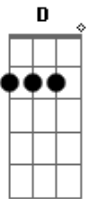

Em Am
 You look down on me
 C G
 Don't you look down on me now
 F C
 You don't know me at all
 Em Am

A slap in the face
 C G
 In the face for you now
 F
 Just might do now
 G Am Dm
 You're leaving so soon
 G
 Never had a chance to bloom
 Am Dm
 But you were so quick
 To change your tune
 G Am Dm
 Don't look back
 If I'm a weight around your neck
 G Am Dm
 Cos if you don't need me
 G
 I don't need you

(Am C D F)
 Ah, ah ah, ah ah, ah!
 Ah, ah ah, ah ah, ah!
 Ah, ah ah, ah ah, ah!

(Dm Em C Am G Em F)
 Leaving so soon, soon
 Leaving, leaving so, soon

(G Am Dm)
 You're leaving so soon
 Never had a chance to bloom
 But you were so quick
 To change your tune
 Don't look back
 If I'm a weight around your neck
 Cos if you don't need me
 Then I don't need you

(Am C D F)
 Ah, ah ah, ah ah, ah!
 Ah, ah ah, ah ah, ah!

Acordes

© ukulele-chords.com

© ukulele-chords.com

© ukulele-chords.com

© ukulele-chords.com

© ukulele-chords.com

© ukulele-chords.com