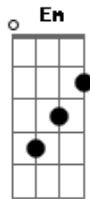

Keane - Leaving So Soon?

Tom: C

(intro)

(Am C D F)
 Ah, ah ah, ah ah, ah!
 Ah, ah ah, ah ah, ah!

C Em
 You must think I'm a fool
 G F C
 So prosaic and awkward and all
 C Em
 D'you think you've got me down?
 G F C
 D'you think I've never been out of this town?

Em Am
 You look down on me
 C G
 Don't you look down on me now
 F C
 You don't know me at all
 Em Am

A slap in the face
 C G
 In the face for you now
 F
 Just might do now
 G Am Dm
 You're leaving so soon
 G
 Never had a chance to bloom
 Am Dm
 But you were so quick
 To change your tune
 G Am Dm
 Don't look back
 If I'm a weight around your neck
 G Am Dm
 Cos if you don't need me
 G
 I don't need you

(Am C D F)
 Ah, ah ah, ah ah, ah!
 Ah, ah ah, ah ah, ah!
 Ah, ah ah, ah ah, ah!

(Dm Em C Am G Em F)
 Leaving so soon, soon
 Leaving, leaving so, soon

(G Am Dm)
 You're leaving so soon
 Never had a chance to bloom
 But you were so quick
 To change your tune
 Don't look back
 If I'm a weight around your neck
 Cos if you don't need me
 Then I don't need you

(Am C D F)
 Ah, ah ah, ah ah, ah!
 Ah, ah ah, ah ah, ah!

Acordes

© ukulele-chords.com

© ukulele-chords.com

© ukulele-chords.com

© ukulele-chords.com

© ukulele-chords.com

© ukulele-chords.com