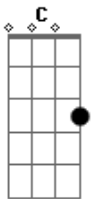

Keane - Leaving So Soon?

Tom: C

(intro)

(Am C D F)
Ah, ah ah, ah ah, ah!
Ah, ah ah, ah ah, ah!

C Em
You must think I'm a fool
G F C
So prosaic and awkward and all
C Em
D'you think you've got me down?
G F C
D'you think I've never been out of this town?

(refrão)

Em Am C G
Do I seem too eager to please to you now?
F C
you don't know me at all
Em Am C G
I can't turn it on, turn off like you now
F C
I'm not like you now

Em
Now that you're here
G F C
I bet you're wishing you could disappear
Em
I'm trying to be kind
G F C
I get the feeling you're just killing time

Em Am
You look down on me
C G
Don't you look down on me now
F C
You don't know me at all
Em Am

A slap in the face
C G
In the face for you now
F
Just might do now
G Am Dm
You're leaving so soon
G
Never had a chance to bloom
Am Dm
But you were so quick
To change your tune
G Am Dm
Don't look back
If I'm a weight around your neck
G Am Dm
Cos if you don't need me
G
I don't need you

(Am C D F)
Ah, ah ah, ah ah, ah!
Ah, ah ah, ah ah, ah!
Ah, ah ah, ah ah, ah!

(Dm Em C Am G Em F)
Leaving so soon, soon
Leaving, leaving so, soon

(G Am Dm)
You're leaving so soon
Never had a chance to bloom
But you were so quick
To change your tune
Don't look back
If I'm a weight around your neck
Cos if you don't need me
Then I don't need you

(Am C D F)
Ah, ah ah, ah ah, ah!
Ah, ah ah, ah ah, ah!

Acordes

© ukulele-chords.com