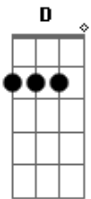

Em Am
 You look down on me
 C G
 Don't you look down on me now
 F C
 You don't know me at all
 Em Am

A slap in the face
 C G
 In the face for you now
 F
 Just might do now
 G Am Dm
 You're leaving so soon
 G
 Never had a chance to bloom
 Am Dm
 But you were so quick
 To change your tune
 G Am Dm
 Don't look back
 If I'm a weight around your neck
 G Am Dm
 Cos if you don't need me
 G
 I don't need you

(Am C D F)
 Ah, ah ah, ah ah, ah!
 Ah, ah ah, ah ah, ah!
 Ah, ah ah, ah ah, ah!

(Dm Em C Am G Em F)
 Leaving so soon, soon
 Leaving, leaving so, soon

(G Am Dm)
 You're leaving so soon
 Never had a chance to bloom
 But you were so quick
 To change your tune
 Don't look back
 If I'm a weight around your neck
 Cos if you don't need me
 Then I don't need you

(Am C D F)
 Ah, ah ah, ah ah, ah!
 Ah, ah ah, ah ah, ah!

Acordes

© ukulele-chords.com

© ukulele-chords.com

© ukulele-chords.com

© ukulele-chords.com

© ukulele-chords.com

© ukulele-chords.com