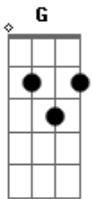

Keane - Leaving So Soon?

Tom: C

(intro)

(Am C D F)
 Ah, ah ah, ah ah, ah!
 Ah, ah ah, ah ah, ah!

C Em
 You must think I'm a fool
 G F C
 So prosaic and awkward and all
 C Em
 D'you think you've got me down?
 G F C
 D'you think I've never been out of this town?

Em Am
 You look down on me
 C G
 Don't you look down on me now
 F C
 You don't know me at all
 Em Am

A slap in the face
 C G
 In the face for you now
 F
 Just might do now
 G Am Dm
 You're leaving so soon
 G
 Never had a chance to bloom
 Am Dm
 But you were so quick
 To change your tune
 G Am Dm
 Don't look back
 If I'm a weight around your neck
 G Am Dm
 Cos if you don't need me
 G
 I don't need you

(Am C D F)
 Ah, ah ah, ah ah, ah!
 Ah, ah ah, ah ah, ah!
 Ah, ah ah, ah ah, ah!

(Dm Em C Am G Em F)
 Leaving so soon, soon
 Leaving, leaving so, soon

(G Am Dm)
 You're leaving so soon
 Never had a chance to bloom
 But you were so quick
 To change your tune
 Don't look back
 If I'm a weight around your neck
 Cos if you don't need me
 Then I don't need you

(Am C D F)
 Ah, ah ah, ah ah, ah!
 Ah, ah ah, ah ah, ah!

Acordes

© ukulele-chords.com

© ukulele-chords.com

© ukulele-chords.com

© ukulele-chords.com

© ukulele-chords.com

© ukulele-chords.com