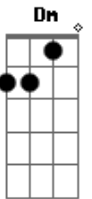

Em Am
 You look down on me
 C G
 Don't you look down on me now
 F C
 You don't know me at all
 Em Am

A slap in the face
 C G
 In the face for you now
 F
 Just might do now
 G Am Dm
 You're leaving so soon
 G
 Never had a chance to bloom
 Am Dm
 But you were so quick
 To change your tune
 G Am Dm
 Don't look back
 If I'm a weight around your neck
 G Am Dm
 Cos if you don't need me
 G
 I don't need you

(Am C D F)
 Ah, ah ah, ah ah, ah!
 Ah, ah ah, ah ah, ah!
 Ah, ah ah, ah ah, ah!

(Dm Em C Am G Em F)
 Leaving so soon, soon
 Leaving, leaving so, soon

(G Am Dm)
 You're leaving so soon
 Never had a chance to bloom
 But you were so quick
 To change your tune
 Don't look back
 If I'm a weight around your neck
 Cos if you don't need me
 Then I don't need you

(Am C D F)
 Ah, ah ah, ah ah, ah!
 Ah, ah ah, ah ah, ah!

Acordes

© ukulele-chords.com

© ukulele-chords.com

© ukulele-chords.com

© ukulele-chords.com

© ukulele-chords.com

© ukulele-chords.com