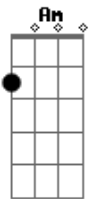

© ukulele-chords.com