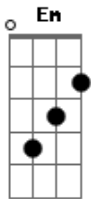

Keane - Leaving So Soon?

Tom: C

(intro)

(Am C D F)
 Ah, ah ah, ah ah, ah!
 Ah, ah ah, ah ah, ah!

C Em
 You must think I'm a fool
 G F C
 So prosaic and awkward and all
 C Em
 D'you think you've got me down?
 G F C
 D'you think I've never been out of this town?

Em Am
 You look down on me
 C G
 Don't you look down on me now
 F C
 You don't know me at all
 Em Am

A slap in the face
 C G
 In the face for you now
 F
 Just might do now
 G Am Dm
 You're leaving so soon
 G
 Never had a chance to bloom
 Am Dm
 But you were so quick
 To change your tune
 G Am Dm
 Don't look back
 If I'm a weight around your neck
 G Am Dm
 Cos if you don't need me
 G
 I don't need you

(Am C D F)
 Ah, ah ah, ah ah, ah!
 Ah, ah ah, ah ah, ah!
 Ah, ah ah, ah ah, ah!

(Dm Em C Am G Em F)
 Leaving so soon, soon
 Leaving, leaving so, soon

(G Am Dm)
 You're leaving so soon
 Never had a chance to bloom
 But you were so quick
 To change your tune
 Don't look back
 If I'm a weight around your neck
 Cos if you don't need me
 Then I don't need you

(Am C D F)
 Ah, ah ah, ah ah, ah!
 Ah, ah ah, ah ah, ah!

Acordes

© ukulele-chords.com

© ukulele-chords.com

© ukulele-chords.com

© ukulele-chords.com

© ukulele-chords.com

© ukulele-chords.com