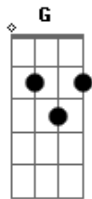

Keane - Leaving So Soon?

Tom: C

(intro)

(Am C D F)
 Ah, ah ah, ah ah, ah!
 Ah, ah ah, ah ah, ah!

C Em
 You must think I'm a fool
 G F C
 So prosaic and awkward and all
 C Em
 D'you think you've got me down?
 G F C
 D'you think I've never been out of this town?

Em Am
 You look down on me
 C G
 Don't you look down on me now
 F C
 You don't know me at all
 Em Am

A slap in the face
 C G
 In the face for you now
 F
 Just might do now
 G Am Dm
 You're leaving so soon
 G
 Never had a chance to bloom
 Am Dm
 But you were so quick
 To change your tune
 G Am Dm
 Don't look back
 If I'm a weight around your neck
 G Am Dm
 Cos if you don't need me
 G
 I don't need you

(Am C D F)
 Ah, ah ah, ah ah, ah!
 Ah, ah ah, ah ah, ah!
 Ah, ah ah, ah ah, ah!

(Dm Em C Am G Em F)
 Leaving so soon, soon
 Leaving, leaving so, soon

(G Am Dm)
 You're leaving so soon
 Never had a chance to bloom
 But you were so quick
 To change your tune
 Don't look back
 If I'm a weight around your neck
 Cos if you don't need me
 Then I don't need you

(Am C D F)
 Ah, ah ah, ah ah, ah!
 Ah, ah ah, ah ah, ah!

Acordes

© ukulele-chords.com

© ukulele-chords.com

© ukulele-chords.com

© ukulele-chords.com

© ukulele-chords.com

© ukulele-chords.com