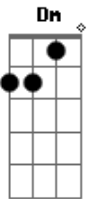

Em Am
 You look down on me
 C G
 Don't you look down on me now
 F C
 You don't know me at all
 Em Am

A slap in the face
 C G
 In the face for you now
 F
 Just might do now
 G Am Dm
 You're leaving so soon
 G
 Never had a chance to bloom
 Am Dm
 But you were so quick
 To change your tune
 G Am Dm
 Don't look back
 If I'm a weight around your neck
 G Am Dm
 Cos if you don't need me
 G
 I don't need you

(Am C D F)
 Ah, ah ah, ah ah, ah!
 Ah, ah ah, ah ah, ah!
 Ah, ah ah, ah ah, ah!

(Dm Em C Am G Em F)
 Leaving so soon, soon
 Leaving, leaving so, soon

(G Am Dm)
 You're leaving so soon
 Never had a chance to bloom
 But you were so quick
 To change your tune
 Don't look back
 If I'm a weight around your neck
 Cos if you don't need me
 Then I don't need you

(Am C D F)
 Ah, ah ah, ah ah, ah!
 Ah, ah ah, ah ah, ah!

Acordes

© ukulele-chords.com

© ukulele-chords.com

© ukulele-chords.com

© ukulele-chords.com

© ukulele-chords.com

© ukulele-chords.com