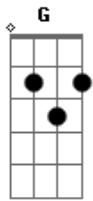

Keane - It's Not True

Tom: G

Intro 2x: G C

G C
You've been watching dawn from the gutter,
G C
Trading one bad move for another
G C Am
It's been a stormy night, but it's almost through
G C
Friends you won't stop don't know you,
G C
Even your own eyes don't know you
G C Am
You think this whole world's trying to bury you
C G D
But it's not true
Em C
So don't you say there's something in your core that can't be
said,
D
(It's not true)
Em C
'Cause it's not true, and every atom of my heart is missing
Em D G

you

G C
Well, it's okay to be scared when
G C
You're stuck behind a door that won't open
G C Am
The shadows in your dreams that are chasing you,
C G D
They're not true
Em C
So don't you say there's something in your core that can't be
said,
D
(It's not true)
Em C
'Cause it's not true, and every atom of my heart is missing
you
G C
The good will come through
G D
I wish that you could feel it the way you used to
G D
I wish you could believe it the way you used to, the
way you used to

Acordes

© ukulele-chords.com