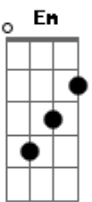

© ukulele-chords.com