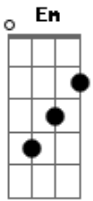

© ukulele-chords.com