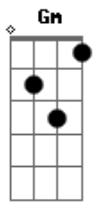

Keane - Emily

Tom: C

Intro: Am C G Dm7

Am C Gm Dm7
Am C G Dm7

Am C G Dm7
All of my days spent are crashing around, crashing around
Am C Gm Dm7
All of my years spent are running around, running around
Am C G Dm7
All of my weeks spent are crashing around, crashing around

And you feel...

Am C G Dm7
All of my weeks spent are flitting around, flitting around
Am C Gm Dm7
All of my years spent are waking around, waking around

Am C G Dm7
All of my weakness is blotting her out, it's blotting her out

Am G Dm7
And you feel...

Am G Dm7
And you feel...

Am G Dm7
And you feel...

Am G Dm7
Emily...

Am C G Dm7

Am C Gm Dm7

Am C G Dm7

Am G Dm7
And you feel...
Am G Dm7
Emily...

Am G Dm7
Emily...
Am G Dm7
Emily...

F
Well you never really had to know

Dm
And you never really had to know

F
And you never really had to know girl C

F Am
And you never really lost the part

Dm F
I mean you never really lost the part, ohh C

F
I mean you never really lost the part

Dm
I mean you never really lost the part

F C
I mean you never really lost the part, ohh

F Am
Well you never really lost the part

Dm F C
I mean you never really lost the part, ohh

Acordes

© ukulele-chords.com