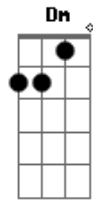

© ukulele-chords.com