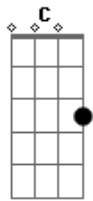

© ukulele-chords.com