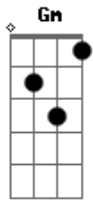

Keane - Emily

Tom: C

Intro: Am C G Dm7

Am C Gm Dm7
Am C G Dm7

Am C G Dm7
All of my days spent are crashing around, crashing around
Am C Gm Dm7
All of my years spent are running around, running around
Am C G Dm7
All of my weeks spent are crashing around, crashing around

And you feel...

Am C G Dm7
All of my weeks spent are flitting around, flitting around
Am C Gm Dm7
All of my years spent are waking around, waking around

Am C G Dm7
All of my weakness is blotting her out, it's blotting her out

Am G Dm7
And you feel...

Am G Dm7
And you feel...

Am G Dm7
And you feel...

Am G Dm7
Emily...

Am C G Dm7

Am C Gm Dm7

Am C G Dm7

Am G Dm7
And you feel...
Am G Dm7
Emily...

Am G Dm7
Emily...
Am G Dm7
Emily...

F
Well you never really had to know

Dm
And you never really had to know

F
And you never really had to know girl C

F Am
And you never really lost the part

Dm F
I mean you never really lost the part, ohh C

F
I mean you never really lost the part

Dm
I mean you never really lost the part

F C
I mean you never really lost the part, ohh

F Am
Well you never really lost the part

Dm F C
I mean you never really lost the part, ohh

Acordes

© ukulele-chords.com