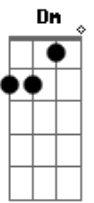

© ukulele-chords.com