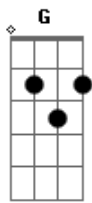

© ukulele-chords.com