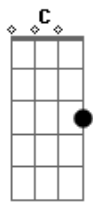

© ukulele-chords.com