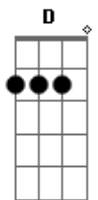

Keane - Closer Now

Tom: D
Intro: D E D E D Bm E

A E D E
I like to wake alone
A E D E
To lie and turn to stone
F G
Comfort me, come to me
D A
I won't go on
E D E
I like to walk along
A E D E
To keep my head screwed on
F G
Well I'm the best, so well done me
D A
I won't go on

Refrão:

D E D E
Believing, believing
D
I believe
Bm A D D D A
You might turn from your love, wait around
D A
If I go then I'm alone
D Gbm
If I stay then it will mean
Gbm D
Waiting on my own
E A
It's the pattern of my life
D A
When you care and you cannot feel
D Gbm
And you know that it's for real
Gbm D
You just leave me on my own
E A
To live the pattern of my life
E D E
Make time to be
A E D E
All this and more for me
F G
Well you're the best, so well done you
D A

I won't go on
D E D E
Believing, believing
D
I believe
Bm A D D D A
You might turn from your love, wait around
D A
If I go then I'm alone
D Gbm
If I stay then it will mean
Gbm D
Waiting on my own
E A
It's the pattern of my life
D A
When you care and you cannot feel
D Gbm
And you know that it's for real
Gbm D
You just leave me on my own
E D
To live the pattern of my life
Interlúdio: D E D E
D
I Believe
Bm A D Bm D A
You might stumble and come closer now
D A
If I go then I'm alone
D Gbm
If I stay then it will mean
Gbm D
Waiting on my own
E A
It's the pattern of my life
D A
When you care and you cannot feel
D Gbm
And you know that it's for real
Gbm D
You just leave me on my own
E D
To live the pattern of my life
D E D E
Bm A D D D A
You might stumble and come closer now

Acordes

© ukulele-chords.com