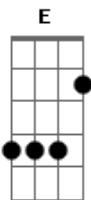

© ukulele-chords.com

© ukulele-chords.com