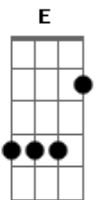

© ukulele-chords.com