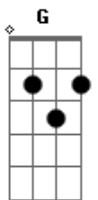

© ukulele-chords.com