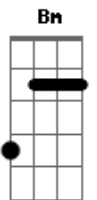

© ukulele-chords.com