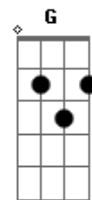

© ukulele-chords.com