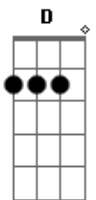

Keane - Closer Now

Tom: D
Intro: D E D E D Bm E

A E D E
I like to wake alone
A E D E
To lie and turn to stone
F G
Comfort me, come to me
D A
I won't go on
E D E
I like to walk along
A E D E
To keep my head screwed on
F G
Well I'm the best, so well done me
D A
I won't go on

Refrão:

D E D E
Believing, believing
D
I believe
Bm A D D D A
You might turn from your love, wait around
D A
If I go then I'm alone
D Gbm
If I stay then it will mean
Gbm D
Waiting on my own
E A
It's the pattern of my life
D A
When you care and you cannot feel
D Gbm
And you know that it's for real
Gbm D
You just leave me on my own
E A
To live the pattern of my life
E D E
Make time to be
A E D E
All this and more for me
F G
Well you're the best, so well done you
D A

I won't go on
D E D E
Believing, believing
D
I believe
Bm A D D D A
You might turn from your love, wait around
D A
If I go then I'm alone
D Gbm
If I stay then it will mean
Gbm D
Waiting on my own
E A
It's the pattern of my life
D A
When you care and you cannot feel
D Gbm
And you know that it's for real
Gbm D
You just leave me on my own
E D
To live the pattern of my life
Interlúdio: D E D E
D
I Believe
Bm A D Bm D A
You might stumble and come closer now
D A
If I go then I'm alone
D Gbm
If I stay then it will mean
Gbm D
Waiting on my own
E A
It's the pattern of my life
D A
When you care and you cannot feel
D Gbm
And you know that it's for real
Gbm D
You just leave me on my own
E D
To live the pattern of my life
D E D E
Bm A D D D A
You might stumble and come closer now

Acordes

© ukulele-chords.com