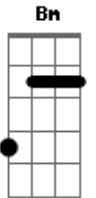

© ukulele-chords.com