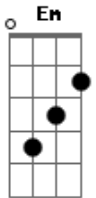

© ukulele-chords.com