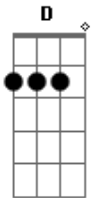

Keane - A Heart To Hold You

Tom: D
Intro: (D Bm Em A) x2

D Bm Em A
When you're lonely and sad
D Bm Em A
If you think of the time we had
D Bm A Bm
Just the thought will bring you back to me
D Bm Em A
Seen you stare in to space
D Bm Em A
Shadow falling across your face
D Bm A Bm
But it won't take long to get to you
A7
Whatever you do
Em A
And if your heart
D Bm
Should melt away
Em A
No matter I'll find you anyway
Em A
Until you look
D Bm Em
And find our lives, it doubles
A A7
Is someone who understand your troubles
D Bm Em A
When you're tumbling down
D Bm Em A

Cast an eye back to our old town
D Bm A Bm
And a heart to hold you won't be far
A A7
Wherever you are
Em A
And if your heart
D Bm
Should melt away
Em A
No matter I'll find you anyway
Em A
Until you look
D Bm Em
And find our lives, it doubles
A A7
Is someone who understand your troubles
(Instrumental)
Em A
And if your heart
D Bm
Should melt away
Em A
No matter I'll find you anyway
Em A
Until you look
D Bm Em
And find our lives, it doubles
A A7
Is someone who understand your troubles

Acordes

© ukulele-chords.com