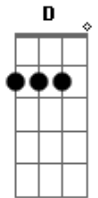

Keane - A Heart To Hold You

Tom: D
Intro: (D Bm Em A) x2

D Bm Em A
When you're lonely and sad
D Bm Em A
If you think of the time we had
D Bm A Bm
Just the thought will bring you back to me
D Bm Em A
Seen you stare in to space
D Bm Em A
Shadow falling across your face
D Bm A Bm
But it won't take long to get to you
A7
Whatever you do

Em A
And if your heart
D Bm
Should melt away
Em A
No matter I'll find you anyway
Em A
Until you look
D Bm Em
And find our lives, it doubles
A A7
Is someone who understand your troubles

D Bm Em A
When you're tumbling down
D Bm Em A

Cast an eye back to our old town
D Bm A Bm
And a heart to hold you won't be far
A A7
Wherever you are

Em A
And if your heart
D Bm
Should melt away
Em A
No matter I'll find you anyway
Em A
Until you look
D Bm Em
And find our lives, it doubles
A A7
Is someone who understand your troubles

(Instrumental)

Em A
And if your heart
D Bm
Should melt away
Em A
No matter I'll find you anyway
Em A
Until you look
D Bm Em
And find our lives, it doubles
A A7
Is someone who understand your troubles

Acordes

© ukulele-chords.com