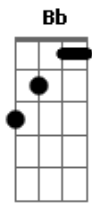

© ukulele-chords.com