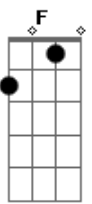

© ukulele-chords.com