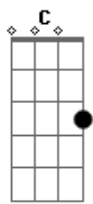

© ukulele-chords.com