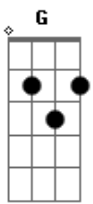

© ukulele-chords.com