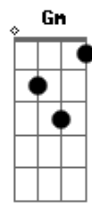

© ukulele-chords.com