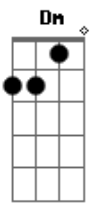

© ukulele-chords.com