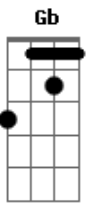

© ukulele-chords.com