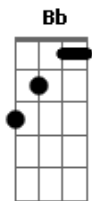

© ukulele-chords.com