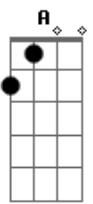

Coro:

Why Can't it be
F Just a pathway full of roses
C Leading to a sunset view
Dm G With the one you've always dream of waits
A Bb Why can't it be
C Db6 Dm It was like a movie scene the way I fell for you
Bb Only you, didn't fall
F G C Now it's not like the movies at all
F C Dm Db6 G F

Verso 2:

F Should I kept my heart shut?
C Should I've been more patient?
Dm Db6 Should I kept an eye on my addiction?
F What was I expecting?
C Did I have a vision
Dm Db6

Of a scene that only lives in fiction
Gm C Now I know that you are not , gonna be my co-star
Dm Bb And I start to wonder why...

Choro:

Why Can't it be
F Just a pathway full of roses
C Leading to a sunset view
Dm G With the one you've always dream of waits
A Bb Why can't it be
C Db6 Dm It was like a movie scene the way I fell for you
Bb Only you, didn't fall
F G C Now it's not like the movies at all

Solo: Gm C Dm Bb

Choro:

Why Can't it be
F Just a pathway full of roses
C Leading to a sunset view
Dm G With the one you've always dream of waits
A Bb Why can't it be
C Db6 Dm It was like a movie scene the way I fell for you
Bb Only you, didn't fall
F G C Now it's not like the movies at all
F Just a pathway full of roses
C Leading to a sunset view
Dm G With the one you've always dream of waits
A Bb Why can't it be
C Db6 Dm It was like a movie scene the way I fell for you
Bb Only you, didn't fall
F G C Now it's not like the movies at all
F C Dm Db6 G F

Acordes

© ukulele-chords.com