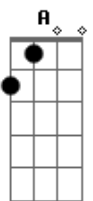

Coro:

Why Can't it be
F Just a pathway full of roses
C Leading to a sunset view
Dm G With the one you've always dream of waits
A Bb Why can't it be
C Db6 Dm It was like a movie scene the way I fell for you
Bb Only you, didn't fall
F G C Now it's not like the movies at all
F C Dm Db6 G F

Verso 2:

F Should I kept my heart shut?
C Should I've been more patient?
Dm Db6 Should I kept an eye on my addiction?
F What was I expecting?
C Did I have a vision
Dm Db6

Of a scene that only lives in fiction
Gm C Now I know that you are not , gonna be my co-star
Dm Bb And I start to wonder why...

Choro:

Why Can't it be
F Just a pathway full of roses
C Leading to a sunset view
Dm G With the one you've always dream of waits
A Bb Why can't it be
C Db6 Dm It was like a movie scene the way I fell for you
Bb Only you, didn't fall
F G C Now it's not like the movies at all

Solo: Gm C Dm Bb

Choro:

Why Can't it be
F Just a pathway full of roses
C Leading to a sunset view
Dm G With the one you've always dream of waits
A Bb Why can't it be
C Db6 Dm It was like a movie scene the way I fell for you
Bb Only you, didn't fall
F G C Now it's not like the movies at all
F Just a pathway full of roses
C Leading to a sunset view
Dm G With the one you've always dream of waits
A Bb Why can't it be
C Db6 Dm It was like a movie scene the way I fell for you
Bb Only you, didn't fall
F G C Now it's not like the movies at all
F C Dm Db6 G F

Acordes

© ukulele-chords.com