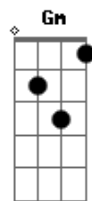

© ukulele-chords.com