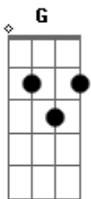

K.c. And The Sunshine Band - That's The Way I Like It

tom:

Intro: **Fm** **G**

Cm7
 Oh, that's the way, uh-huh, uh-huh
 I like it, uh-huh, uh-huh
 That's the way, uh-huh, uh-huh
 I like it, uh-huh, uh-huh
 That's the way, uh-huh, uh-huh
 I like it, uh-huh, uh-huh
 That's the way, uh-huh, uh-huh
 I like it, uh-huh, uh-huh
 That's the way, uh-huh, uh-huh
 I like it, uh-huh, uh-huh

Fm
 When you take me by the hand
 Tell me I'm your lovin' man
 When you give me all your love
 And do it, babe, the very best you can

Cm7
 Oh, that's the way, uh-huh, uh-huh
 I like it, uh-huh, uh-huh
 That's the way, uh-huh, uh-huh
 I like it, uh-huh, uh-huh
 That's the way, uh-huh, uh-huh
 I like it, uh-huh, uh-huh
 That's the way, uh-huh, uh-huh
 I like it, uh-huh, uh-huh

Fm
 When I get to be in your arms
 When we're all, all alone
 When you whisper sweet in my ear
 When you turn, turn me on

Cm7
 Oh, that's the way, uh-huh, uh-huh

Acordes

© ukulele-chords.com

© ukulele-chords.com