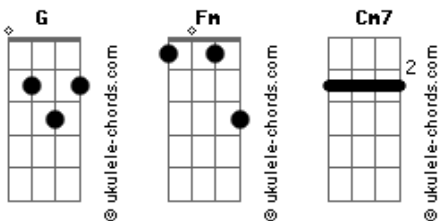

K.c. And The Sunshine Band - That's The Way I Like It

tom:

Intro: **Fm** **G**

Cm7
 Oh, that's the way, uh-huh, uh-huh
 I like it, uh-huh, uh-huh
 That's the way, uh-huh, uh-huh
 I like it, uh-huh, uh-huh
 That's the way, uh-huh, uh-huh
 I like it, uh-huh, uh-huh
 That's the way, uh-huh, uh-huh
 I like it, uh-huh, uh-huh
 That's the way, uh-huh, uh-huh
 I like it, uh-huh, uh-huh

Fm
 When you take me by the hand
 Tell me I'm your lovin' man
 When you give me all your love
 And do it, babe, the very best you can

Cm7
 Oh, that's the way, uh-huh, uh-huh
 I like it, uh-huh, uh-huh
 That's the way, uh-huh, uh-huh
 I like it, uh-huh, uh-huh
 That's the way, uh-huh, uh-huh
 I like it, uh-huh, uh-huh
 That's the way, uh-huh, uh-huh
 I like it, uh-huh, uh-huh

Fm
 When I get to be in your arms
 When we're all, all alone
 When you whisper sweet in my ear
 When you turn, turn me on

Cm7
 Oh, that's the way, uh-huh, uh-huh

Acordes

I like it, uh-huh, uh-huh
 That's the way, uh-huh, uh-huh
 I like it, uh-huh, uh-huh
 That's the way, uh-huh, uh-huh
 I like it, uh-huh, uh-huh
 That's the way, uh-huh, uh-huh
 I like it, uh-huh, uh-huh