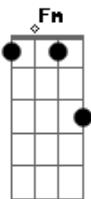

K.c. And The Sunshine Band - That's The Way I Like It

tom:

Intro: **Fm** **G**

Cm7
 Oh, that's the way, uh-huh, uh-huh
 I like it, uh-huh, uh-huh
 That's the way, uh-huh, uh-huh
 I like it, uh-huh, uh-huh
 That's the way, uh-huh, uh-huh
 I like it, uh-huh, uh-huh
 That's the way, uh-huh, uh-huh
 I like it, uh-huh, uh-huh
 That's the way, uh-huh, uh-huh
 I like it, uh-huh, uh-huh

Fm
 When you take me by the hand
 Tell me I'm your lovin' man
 When you give me all your love
 And do it, babe, the very best you can

Cm7
 Oh, that's the way, uh-huh, uh-huh
 I like it, uh-huh, uh-huh
 That's the way, uh-huh, uh-huh
 I like it, uh-huh, uh-huh
 That's the way, uh-huh, uh-huh
 I like it, uh-huh, uh-huh
 That's the way, uh-huh, uh-huh
 I like it, uh-huh, uh-huh

Fm
 When I get to be in your arms
 When we're all, all alone
 When you whisper sweet in my ear
 When you turn, turn me on

Cm7
 Oh, that's the way, uh-huh, uh-huh

Acordes

© ukulele-chords.com

© ukulele-chords.com