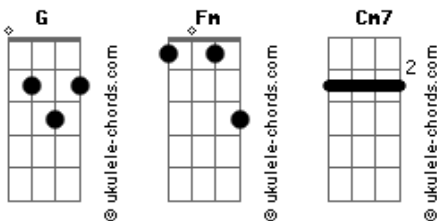

K.c. And The Sunshine Band - That's The Way I Like It

tom:

Intro: **Fm** **G**

Cm7
 Oh, that's the way, uh-huh, uh-huh
 I like it, uh-huh, uh-huh
 That's the way, uh-huh, uh-huh
 I like it, uh-huh, uh-huh
 That's the way, uh-huh, uh-huh
 I like it, uh-huh, uh-huh
 That's the way, uh-huh, uh-huh
 I like it, uh-huh, uh-huh
 That's the way, uh-huh, uh-huh
 I like it, uh-huh, uh-huh

Fm
 When you take me by the hand
 Tell me I'm your lovin' man
 When you give me all your love
 And do it, babe, the very best you can

Cm7
 Oh, that's the way, uh-huh, uh-huh
 I like it, uh-huh, uh-huh
 That's the way, uh-huh, uh-huh
 I like it, uh-huh, uh-huh
 That's the way, uh-huh, uh-huh
 I like it, uh-huh, uh-huh
 That's the way, uh-huh, uh-huh
 I like it, uh-huh, uh-huh

Fm
 When I get to be in your arms
 When we're all, all alone
 When you whisper sweet in my ear
 When you turn, turn me on

Cm7
 Oh, that's the way, uh-huh, uh-huh

Acordes

I like it, uh-huh, uh-huh
 That's the way, uh-huh, uh-huh
 I like it, uh-huh, uh-huh
 That's the way, uh-huh, uh-huh
 I like it, uh-huh, uh-huh
 That's the way, uh-huh, uh-huh
 I like it, uh-huh, uh-huh