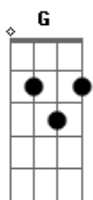

K.c. And The Sunshine Band - Please Don't Go

Tom: G
Intro: Play 4 Times

D Bm7 C G

D Bm7 C G
Babe I love you so I want you to know

D Bm7
That I'm gonna miss your love

C G
The minute you walk out that door

D C G
So please don't go don't go don't go away

D C G
Please don't go don't go I'm begging you to stay

D Bm7
If you leave at least in my lifetime

C G
I've had one dream come true

D Bm7
I was blessed to be loved

C G
By someone as wonderful as you

D C G
So please don't go don't go don't go away

D C G
Please don't go don't go I'm begging you to stay

D Bm7 C G
Babe I love you so I want you to know

D Bm7
That I'm gonna miss your love

C G
The minute you walk out that door

D C G
So please don't go don't go don't go away

D C G
Please don't go don't go I'm begging you to stay

(Repeat Chorus And Fade w/Hey! Hey! Hey!,etc.)

Acordes

© ukulele-chords.com