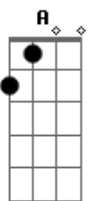

No santo e na viola tenho minha fé **G** **A** **D**

Acordes

© ukulele-chords.com

© ukulele-chords.com

© ukulele-chords.com

© ukulele-chords.com

© ukulele-chords.com

© ukulele-chords.com