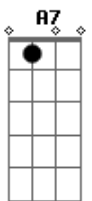

No santo e na viola tenho minha fé **G** **A** **D**

Acordes

© ukulele-chords.com

© ukulele-chords.com

© ukulele-chords.com

© ukulele-chords.com

© ukulele-chords.com

© ukulele-chords.com