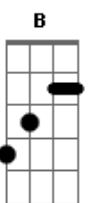

© ukulele-chords.com