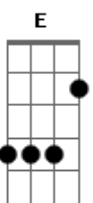

© ukulele-chords.com