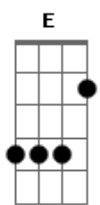

ukulele-chords.com