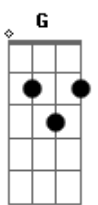

ukulele-chords.com