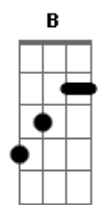

ukulele-chords.com