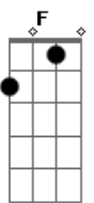

© ukulele-chords.com