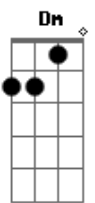

© ukulele-chords.com