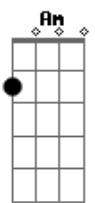

Kaytranada - You're The One (feat. Syd)

tom:
Am
I want you to want me
But you just wanna love me for the day
And I can't just walk away
G Am Dm A
Even though I know you're trouble, babe
Am Dm
So I'mma take my time
G A
Go with the flow, can't get too involved
Am Dm
You got a face that I
G A
Just can't say no to, just can't say no to you
Am Dm
You know I want you, baby, you know I do
G A
I'll give you my heart and the rest is up to you
F Dm
You ain't no good for me, I know it's true
G A
But you don't have to be
Am Dm
'Cause I do it for the thrill, for the rush
G A
I do it for the pain, for your touch
F Dm
Will I OD, when it's too much?
G A Am
If I survive, baby, you're the one, you're the one
Am Dm
I feel like I'm walking
G A
The tightrope of love in your circus, babe
Am Dm
If I were to fall, it'd be my last day

G A
Even though you're right under me
Am Dm
So I'mma take my time
G A
Go with the flow, can't get too involved
Am Dm
You got a face that I
G A
Just can't say no to, just can't say no to you
Am Dm
You know I want you, baby, you know I do
G A
I'll give you my heart and the rest is up to you
F Dm
You ain't no good for me, I know it's true
G A
But you don't have to be
Am Dm
'Cause I do it for the thrill, for the rush
G A
I do it for the pain, for your touch
F Dm
Will I OD, when it's too much?
G A Am
If I survive, baby, you're the one, you're the one
Am
You're the one
Am
You're the one
Am
You're the one
Am Dm
Take my time
G A
Go with the flow, can't get too involved
Am Dm
You got a face that I
G A
Just can't say no to, just can't say no to you

Acordes

© ukulele-chords.com