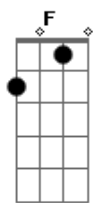

© ukulele-chords.com