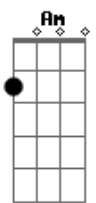

Kaytranada - You're The One (feat. Syd)

tom:
Am
I want you to want me
But you just wanna love me for the day
And I can't just walk away
G Am Dm A
Even though I know you're trouble, babe
Am Dm
So I'mma take my time
G A
Go with the flow, can't get too involved
Am Dm
You got a face that I
G A
Just can't say no to, just can't say no to you
Am Dm
You know I want you, baby, you know I do
G A
I'll give you my heart and the rest is up to you
F Dm
You ain't no good for me, I know it's true
G A
But you don't have to be
Am Dm
'Cause I do it for the thrill, for the rush
G A
I do it for the pain, for your touch
F Dm
Will I OD, when it's too much?
G A Am
If I survive, baby, you're the one, you're the one
Am Dm
I feel like I'm walking
G A
The tightrope of love in your circus, babe
Am Dm
If I were to fall, it'd be my last day

G A
Even though you're right under me
Am Dm
So I'mma take my time
G A
Go with the flow, can't get too involved
Am Dm
You got a face that I
G A
Just can't say no to, just can't say no to you
Am Dm
You know I want you, baby, you know I do
G A
I'll give you my heart and the rest is up to you
F Dm
You ain't no good for me, I know it's true
G A
But you don't have to be
Am Dm
'Cause I do it for the thrill, for the rush
G A
I do it for the pain, for your touch
F Dm
Will I OD, when it's too much?
G A Am
If I survive, baby, you're the one, you're the one
Am
You're the one
Am
You're the one
Am
You're the one
Am Dm
Take my time
G A
Go with the flow, can't get too involved
Am Dm
You got a face that I
G A
Just can't say no to, just can't say no to you

Acordes

© ukulele-chords.com