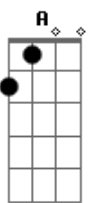

© ukulele-chords.com