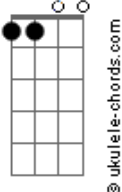

Kawala - Ticket To Ride

tom:

A

[Primeira Parte]

D7M **A7M**
Dream makes the sounds that carry me so far away
D7M **A7M**
The freedom now, forever, I'll be bound
D7M **A7M**
Dream of the south or where the sun is so paramount
D7M **A7M**
Took the seasons out, spend my time here now

[Pré-Refrão]

D7M **E**
They play like silent movies only you can see
A **Gbm**
You shelter them and keep them
Rolling onwards roll
A **E**
To ever let them go

[Refrão]

D7M
But tell me at what cost?
I'll find a ticket to ride
A
I been waiting for the perfect time
D7M
Sometimes with a look in my eyes
A
I'll be gliding through these dreams of mine
D7M
When's right, to step out of line?
Gbm **A**
I've been waiting... Waiting to see what for
D7M **Gbm** **B**
And I'll find a ticket to ride

[Segunda Parte]

D7M **A7M**
Leaving the ground to carry on this warm embrace
D7M **A7M** **Bm**
I'm deep in now, sanctuary found
D7M
Thoughts I left out, they're washing in
A7M
Like ocean waves
D7M **A7M**
So let me drown, no, never let me down

[Pré-Refrão]

D7M **E**
They play like silent movies only you can see
A **Gbm**
You shelter them and keep them

Acordes

D7M

A7M

A

E

Gbm

B

Bm

Dbm

Rolling onwards roll
A **E**
To ever let them go

[Refrão]

D7M
But tell me at what cost?
I'll find a ticket to ride
A
I been waiting for the perfect time
D7M
Sometimes with a look in my eyes
A
I'll be gliding through
These hopeless dreams of mine
D7M
When's right, to step out of line?
Gbm **A**
I've been waiting... Waiting to see what for
D7M
And I'll find a ticket to ride

[Ponte]

D7M **Dbm**
All I wanted to find is a place
E
That I call paradise
D7M **A7M**
Oh, my, I look at the signs and I pray
E **D7M**
Just lead me away from here
The walls, they fall away
Dbm **E**
I fall awake, I never want to lose this
D7M
State of mind is mine and I'll
Gbm **E**
Never let it go

[Refrão Final]