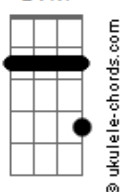

Kawala - Ticket To Ride

tom:

A

[Primeira Parte]

D7M **A7M**
Dream makes the sounds that carry me so far away
D7M **A7M**
The freedom now, forever, I'll be bound
D7M **A7M**
Dream of the south or where the sun is so paramount
D7M **A7M**
Took the seasons out, spend my time here now

[Pré-Refrão]

D7M **E**
They play like silent movies only you can see
A **Gbm**
You shelter them and keep them
Rolling onwards roll
A **E**
To ever let them go

[Refrão]

D7M
But tell me at what cost?
I'll find a ticket to ride
A
I been waiting for the perfect time
D7M
Sometimes with a look in my eyes
A
I'll be gliding through these dreams of mine
D7M
When's right, to step out of line?
Gbm **A**
I've been waiting... Waiting to see what for
D7M **Gbm** **B**
And I'll find a ticket to ride

[Segunda Parte]

D7M **A7M**
Leaving the ground to carry on this warm embrace
D7M **A7M** **Bm**
I'm deep in now, sanctuary found
D7M
Thoughts I left out, they're washing in
A7M
Like ocean waves
D7M **A7M**
So let me drown, no, never let me down

[Pré-Refrão]

D7M **E**
They play like silent movies only you can see
A **Gbm**
You shelter them and keep them

Acordes

D7M