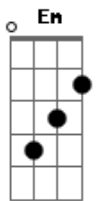

© ukulele-chords.com