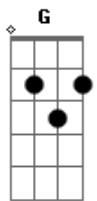

© ukulele-chords.com