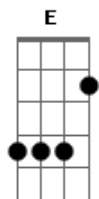

© ukulele-chords.com