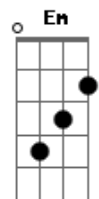

© ukulele-chords.com