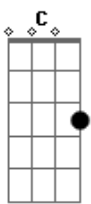

Katy Perry - Teary Eyes

tom:

Intro: C Em D
C Em Bm

[Primeira Parte]

C Em D C Em Bm
Have you ever lost, lost the light in your life
C Em D C Em Bm
Have you ever left, left yourself?behind
C Em D C Em Bm
Have?you ever lied?and just replied "I'm fine"
C Em D C Em Bm
'Cause I?can see you've lost, lost the light in your life

[Segunda Parte]

C Em D C Em Bm
If love has left you with, with a question mark
C Em D C Em Bm
If trust has left you fallin' in nobody's arms

[Pré-Refrão]

C Em D
If you wanna hide like your emotions
C Em Bm
Heart can't break, it's already broken

Keep on dancin' Oh

Em

D

C

Em

Bm

Just keep on dancin' with those teary eyes

Acordes