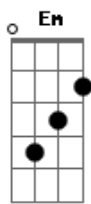

© ukulele-chords.com