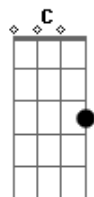

© ukulele-chords.com