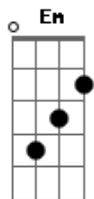

Katy Perry - Self Inflicted

Tom: G

G Em
Remember when I dove into the ground
C G
And I got a bloody knee under my skin
Em
A scar from wiping out
C C
It brings back the memories

Pre-chours:

Em7 C
Every bone?s been broken
D D
But my heart is still wide open

Chorus

Bridge:

Em G
And I, cover up these scars
(we make up, then we break up)
Em G
And I, cant stop seeing stars
D
(I'm so knocked out whenever you're around)

Chorus (play two times)

Outro:

Play the chorus over and over, and just go with the song like:

"Ooh i can't stop, no i can't stop?"

End on G and fade out if possible

Acordes

© ukulele-chords.com

© ukulele-chords.com

© ukulele-chords.com

© ukulele-chords.com

© ukulele-chords.com