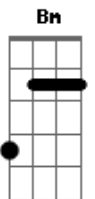

© ukulele-chords.com