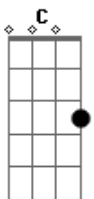

© ukulele-chords.com