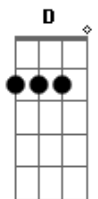

Katy Perry - Self Inflicted

Tom: G

G Em
Remember when I dove into the ground
C G
And I got a bloody knee under my skin
Em
A scar from wiping out
C C
It brings back the memories

Pre-chours:

Em7 C
Every bone?s been broken
D D
But my heart is still wide open

Chorus:

G D Em
I can't stop, don't care if I lose
Bm C
Baby, you are the weapon I choose
G D Em
And I'm going down in flames for you
Bm C
Baby, you are the weapon I choose
D G
One more thing I'm addicted to

(play verse)

With each scar there?s a map that tells a story
What a souvenir of young love?s like
Jumpin out an airplane right in a tidal wave of

(play pre-chorus)

An ocean
Of emotion
My heart rips me wide open

Chorus

Bridge:

Em G
And I, cover up these scars
(we make up, then we break up)
Em G
And I, cant stop seeing stars
D
(I'm so knocked out whenever you're around)

Chorus (play two times)

Outro:

Play the chorus over and over, and just go with the song like:

"Ooh i can't stop, no i can't stop?"

End on G and fade out if possible

Acordes

© ukulele-chords.com