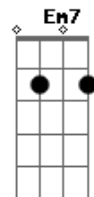

© ukulele-chords.com