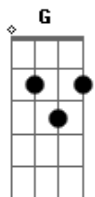

© ukulele-chords.com