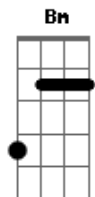

© ukulele-chords.com