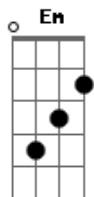

© ukulele-chords.com