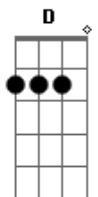

Katy Perry - Self Inflicted

Tom: G

^G Remember when I dove into the ground ^{Em}
^C And I got a bloody knee under my skin ^G
^{Em} A scar from wiping out
^C It brings back the memories ^C

Pre-chorus:

^{Em7} Every bone's been broken ^C
^D But my heart is still wide open ^D

Chorus:

^G I can't stop, don't care if I lose ^D ^{Em}
^{Bm} Baby, you are the weapon I choose ^C
^G And I'm going down in flames for you ^D ^{Em}
^{Bm} Baby, you are the weapon I choose ^C
^D One more thing I'm addicted to ^G

(play verse)
With each scar there's a map that tells a story
What a souvenir of young love's like
Jumpin out an airplane right in a tidal wave of

(play pre-chorus)
An ocean
Of emotion
My heart rips me wide open

Chorus

Bridge:

^{Em} And I, cover up these scars ^G
(we make up, then we break up)
^{Em} And I, can't stop seeing stars ^G
(I'm so knocked out whenever you're around) ^D

Chorus (play two times)

Outro:

Play the chorus over and over, and just go with the song like:
"Ooh i can't stop, no i can't stop?
End on G and fade out if possible

Acordes

© ukulele-chords.com