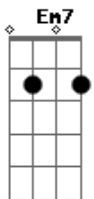

© ukulele-chords.com