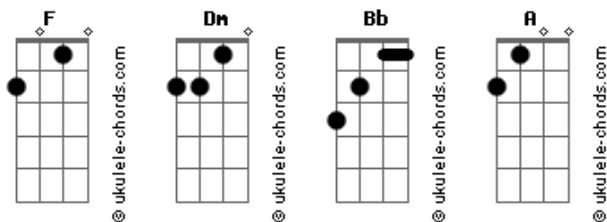

Katy Perry - Rise

Tom: F

Verse 1:

Dm
I won't just survive
Bb **F**
Oh, you will see me thrive
A
Can write my story
Dm
I'm beyond the archetype
Bb
I won't just conform
F
No matter how you shake my core
A
Cause my roots, they run deep, oh

Pre-Chorus 1:

Dm
Oh ye of so little faith
Don't doubt it, don't doubt it
Bb
Victory is in my veins
I know it, I know it
F
And I will not negotiate
I'll fight it, I'll fight it
A
I will transform

Chorus:

Dm **Bb**
When, when the fire's at my feet again
F
And the vultures all start circling
A
They're whispering, "you're out of time."
Dm
But still, I rise
Bb
This is no mistake, no accident
F
When you think the final end is near; think again
A
Don't be surprised, I will still rise

Verse 2:

Acordes

Dm **Bb**
I must stay conscious
F
Through the menace and chaos
A
So I call on my angels
They say...
Pre-Chorus 2:
Dm
Oh ye of so little faith
Don't doubt it, don't doubt it
Bb
Victory is in my veins
You know it, you know it
F
And you will not negotiate
Just fight it, just fight it
A
And be transformed
Chorus:
Dm **Bb**
Cause when, when the fire's at my feet again
F
And the vultures all start circling
A
They're whispering, "you're out of time."
Dm
But still, I rise
Bb
This is no mistake, no accident
F
When you think the final end is near; think again
A **Dm**
Don't be surprised, I will still rise
Outro:
Don't doubt it, don't doubt
Bb
Oh oh, oh oh
You know it, you know it
F
Still rise
Just fight it, just fight it
A
Don't be surprised, I will still rise