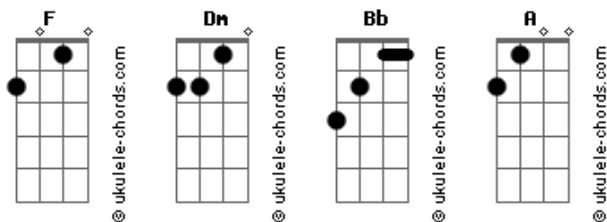

Katy Perry - Rise

Tom: F

Verse 1:

Dm I won't just survive
Bb **F**
 Oh, you will see me thrive
A
 Can write my story
Dm
 I'm beyond the archetype
Bb
 I won't just conform
F
 No matter how you shake my core
A
 Cause my roots, they run deep, oh

Pre-Chorus 1:

Dm
 Oh ye of so little faith
 Don't doubt it, don't doubt it
Bb
 Victory is in my veins
 I know it, I know it
F
 And I will not negotiate
 I'll fight it, I'll fight it
A
 I will transform

Verse 2:

Acordes

Dm **Bb**
 I must stay conscious
F
 Through the menace and chaos
A
 So I call on my angels
 They say...

Pre-Chorus 2:

Dm
 Oh ye of so little faith
 Don't doubt it, don't doubt it
Bb
 Victory is in my veins
 You know it, you know it
F
 And you will not negotiate
 Just fight it, just fight it
A
 And be transformed