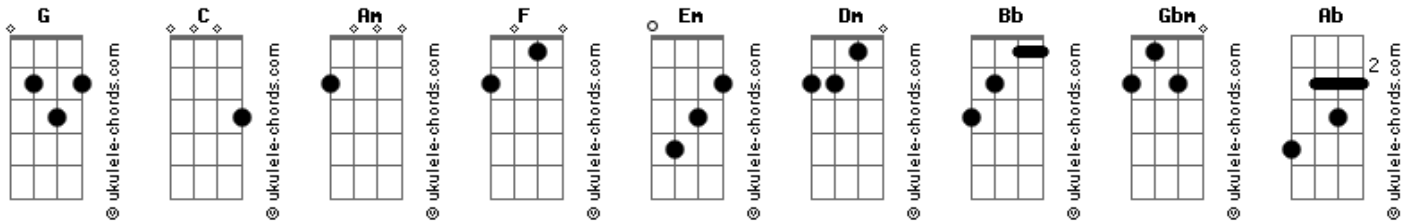

Katy Perry - Pendulum

Tom: G
Intro: C Am F
C Am F

[Verso 1]

C Am F
You got patina, ain't so green, nah
C Am F
You earned this spot, got your receipts, yeah
Am Em F
Funny, gotta add addendums to your dreams
F
Still you never sleep, no You never sleep, ah

C Am F
Oh, you learned to dance, to bob and weave, yeah
C Am F
To let that water roll off easy, yeah
Am Em F
You grew yourself above the weeds
F
Taller than the trees

[Pré-Refrão]

Am Dm Am
So, don't try and reinvent your wheel
Dm Am
'Cause you're too original
Dm
Baby, just stay classic
F
Ain't broke, ain't broke, don't fix it
Bb
Your highs, your lows, just ride it

[Refrão]

Dm Em Am
It's a pendulum, it all comes back around
Dm Em Am
It's a pendulum, it's a pendulum
Dm Em Am
Life's a pendulum, it'll all come back around
Dm Am C
It's a pendulum, it all comes back, it all comesback

[Verso 2]

C Am F
So, just take those punches on the chin, yeah
C Am F
Don't fight the changes in the wind, no, no
Am Em F

Acordes

'Cause you'll find your way home, oh
F
If you find a way to let go

Just let go

[Pré-Refrão]

Am Dm Am
So, don't try and reinvent your wheel
Dm Am
'Cause you're too original
Dm
Baby, just stay classic
F
Ain't broke, ain't broke, don't fix it
Bb
Your highs, your lows, just ride it

[Refrão]

Dm Em Am
It's a pendulum, it all comes back around
Dm Em Am
It's a pendulum, it's a pendulum
Dm Em Am
Life's a pendulum, it'll all come back around
Dm Am C
It's a pendulum, it all comes back, it all
F
Comesback around

[Ponte]

Gbm G
And there is no need to worry, the pages keep on turning
Am F
And it goes on and on, comes all the way around
Gbm G Ab
There is no need to hurry if there's a fire burning
Am
'Cause it goes on and on, comes all the way around
Am
All the way around
Dm Am
Oh (all the way around)
Dm Am
Hey (arround)
Dm
Ohh (all the way around)

F
Ain't broke, ain't broke, don't fix it
Bb
Your highs, your lows, just ride it