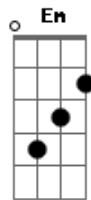

© ukulele-chords.com