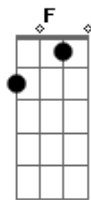

© ukulele-chords.com