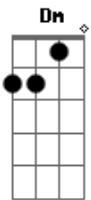

© ukulele-chords.com