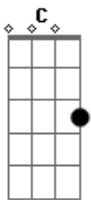

Dm
But now shes just a gust of wind
Em
She used to set the sails of a thousand ships
F
Was a force to be reckoned with

(pré-refrão)

F
She could be a Statue of Liberty
G
She could be a Joan of Arc
Em
But hes scared of the light inside of her
Am
So he keeps her in the dark

C G Am Em
Oh, she used to be a pearl ooh
C G Am Em
Yeah she used to rule the world, ooh
C G Am Em
Cant believe shes become a shell of herself
C G Am Em
Cause she used to be a pearl

(verso 2)

Am
She was unstoppable
Dm
Move fast just like an avalanche
Em
But now shes stuck deep in cement
F
Wishing that they never, ever met

(pré-refrão)

F

She could be a Statue of Liberty
G
She could be a Joan of Arc
Em
But hes scared of the light inside of her
Am
So he keeps her in the dark

C G Am Em
Oh, she used to be a pearl ooh
C G Am Em
Yeah she used to rule the world, ooh
C G Am Em
Cant believe shes become a shell of herself
C G Am
Cause she used to be a ...

(ponte)

Em Am
Do you know that theres a way out, theres a way out
Em Am
Theres a way out, theres a way out
Em Am
You dont have to be held down, be held down
Em Am
Be held down, be held down

(refrão)

C G Am Em
Cause I used to be a shell
C G Am F
Yeah, I let him rule my world, my world, oh yeah
C G Am Em
But I woke up and grew strong and I can still go on
C G Am
And no one can take my
Em
Pearl
C G Am Em
You dont have to be a shell ? nooooo
C G Am Em
Youre the one that rules your world ? ooooh
C G Am Em
You are strong and youll learn that you can still go on
C G Am
And youll always be a
Em
A pearl

Am
She is unstoppable

Acordes

© ukulele-chords.com