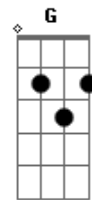

© ukulele-chords.com