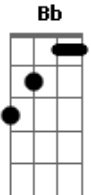

© ukulele-chords.com