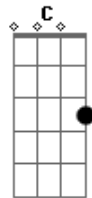

© ukulele-chords.com