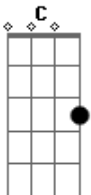

© ukulele-chords.com