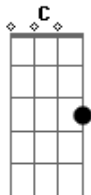

© ukulele-chords.com