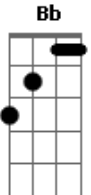

© ukulele-chords.com