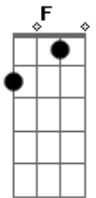

Katy Perry - Part Of Me

Tom: F

Dm F Bb C
Days like this I want to drive away
Dm F Bb C
Pack my bags and watch your shadow fade
Dm F
You chewed me up and spit me out
Bb Bb
Like I Was poison in your mouth
C Dm F
You took my light, you drink me down
Bb
But that was then and this is now
Bb C
Now look at me

Refrão:
Dm F
This is the part of me
Bb Bb C
That you're never gonna ever take away from me (no)
Dm F
This is the part of me
Bb Bb C
That you're never gonna ever take away from me (no)
Dm F Bb
Throw your sticks and stones throw your bombs and blows
Bb C
But you're not gonna break my soul
Dm F
This is the part of me
Bb Bb C
That you're never gonna ever take away from me (no)

Dm F Bb C
I just wanna throw my phone away
Dm F Bb
Find out who is really there for me
C Dm F
You ripped me off, your love was cheap
Bb Bb
It's always tearing at the seams
C Dm F
I fell deep and you let me drown
Bb
That was then and this is now
Bb C
Now look at me
(Refrão)
C Dm
Now look at me, I'm sparkling
F C
A firework, a dancing flame
Dm
You won't ever put me out again
F
I'm glowing ohohoh
C Dm
So you can keep the diamond ring
F C
It don't mean nothing anyway
In fact you can keep everything (Yeah, yeah)
Except for me?
(Refrão) 2x

Acordes

© ukulele-chords.com