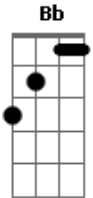

© ukulele-chords.com