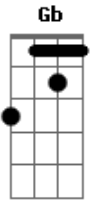

Katy Perry - Never Worn White

tom:

Intro: Bm Gb D A7 D A7 D
D Gbm Bm

[Primeira Parte]

You love the (Gbm) G
Hell out of me

And Heaven's (D) Em
Where we could be

I've stood on

The edge of love
D

But never took
Bm Gb Bm

The leap

And you took (Gbm) G

My armor off (D) Em

And did it delicately
And I let my guard down
D

To show you Gb
What's underneath

[Pré-Refrão]

A7
Thank God

Try with you
D

No, I've never
Gbm

Worn white
Bm

But I'm standin'
G

Here tonight
D

'Cause I really wanna
Gbm

Say
Bm

"I do"
I do

Get it right
 Yeah, I really wanna
 Try with you
 No, I've never
 Worn white
 But I'm standin'
 Here tonight
 'Cause I really wanna
 Say
 "I do"
 I do

Acordes

© ukulele-chords.com

© ukulele-chords.com

© ukulele-chords.com