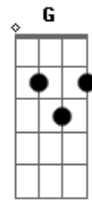

© ukulele-chords.com