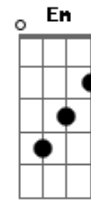

© ukulele-chords.com