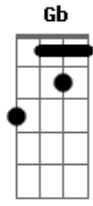

© ukulele-chords.com