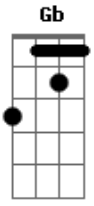

© ukulele-chords.com