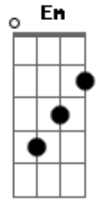

© ukulele-chords.com