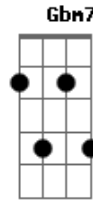

© ukulele-chords.com