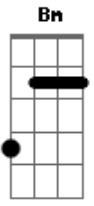

Katy Perry - Never Worn White

tom:

Intro: Bm Gb D A7 D A7 D
D Gbm Bm

[Primeira Parte]

You love the
(Gbm7) G
Hell out of me

And Heaven's
(D) Em
Where we could be

I've stood on

The edge of love
D

But never took
Bm Gb Bm
The leap

And you took
(Gbm7) G
My armor off

And did it delicately
(D) Em
And I let my guard down

To show you
D
What's underneath
Gb

[Pré-Refrão]

A7
Thank God
That you were man

Enough to come
A7
Answer my

Bm
But I'm standin'
G7M

Here tonight
D
'Cause I really wanna

Gbm7
Say
Bm

"I do"

I do

[Segunda Parte]
(Gbm7)

See us in sixty years
G (D) Em
With a full family tree (I do)

Give my blood, sweat
D

Get it right
 Yeah, I really wanna
 Try with you
 No, I've never
 Worn white
 But I'm standin'
 Here tonight
 'Cause I really wanna
 Say
 "I do"
 I do

Acordes

© ukulele-chords.com

© ukulele-chords.com

© ukulele-chords.com