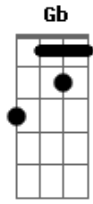

© ukulele-chords.com