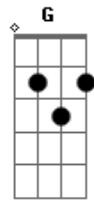

© ukulele-chords.com