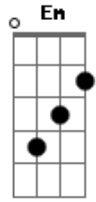

© ukulele-chords.com