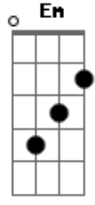

© ukulele-chords.com