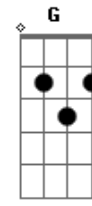

© ukulele-chords.com