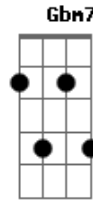

© ukulele-chords.com