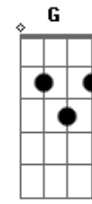

© ukulele-chords.com