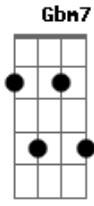

© ukulele-chords.com

© ukulele-chords.com