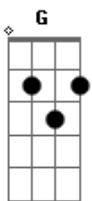

© ukulele-chords.com