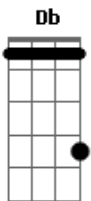

I know I have to love myself, the way I want you to

G Em
Love me, no more second guessing
C D G
No, there's no more questioning
D G Em C G
I'll be the one defining who I'm go---nna be
Em C D G
No concealing feelings, or changing seasonly
D C D C
I'm gonna love myself, the way I want you to love me

C F
No more standing in my own way
(Let's get deeper, let's get closer)
Am C
No more standing in my own way
F Am
(I want you to... love me)
G C
No more standing in my own way
(Let's get deeper, let's get closer)
Em G
No more standing in my own way
F C
(I want you to... love me)

Em
No more second guessing
C D G
No, there's no more questioning
D G Em C G
I'll be the one defining who I'm go---nna be
Em C D G
No concealing feelings, or changing seasonly
C D G
I'm gonna love myself, the way I want you tooooo, looove me

Em
No more second guessing
C D G
No, there's no more questioning
D G Em C G
I'll be the one defining who I'm go---nna be
Em C D G
No concealing feelings, or changing seasonly
D C D C
I'm gonna love myself, the way I want you to love me

Acordes

© ukulele-chords.com