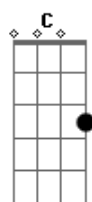

© ukulele-chords.com