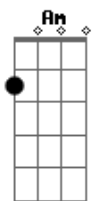

© ukulele-chords.com