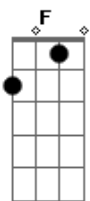

© ukulele-chords.com