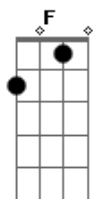

© ukulele-chords.com