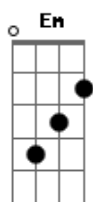

© ukulele-chords.com