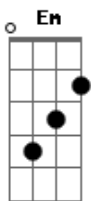

© ukulele-chords.com