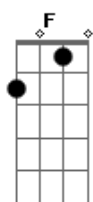

© ukulele-chords.com