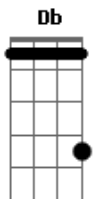

I know I have to love myself, the way I want you to

G Em
Love me, no more second guessing
C D G
No, there's no more questioning
D G Em C G
I'll be the one defining who I'm go---nna be
Em C D G
No concealing feelings, or changing seasonly
D C D C
I'm gonna love myself, the way I want you to love me

C F
No more standing in my own way
(Let's get deeper, let's get closer)
Am C
No more standing in my own way
F Am
(I want you to... love me)
G C
No more standing in my own way
(Let's get deeper, let's get closer)
Em G
No more standing in my own way
F C
(I want you to... love me)

Em
No more second guessing
C D G
No, there's no more questioning
D G Em C G
I'll be the one defining who I'm go---nna be
Em C D G
No concealing feelings, or changing seasonly
C D G
I'm gonna love myself, the way I want you tooooo, looove me

Em
No more second guessing
C D G
No, there's no more questioning
D G Em C G
I'll be the one defining who I'm go---nna be
Em C D G
No concealing feelings, or changing seasonly
D C D C
I'm gonna love myself, the way I want you to love me

Acordes

© ukulele-chords.com