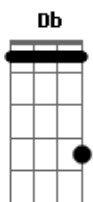

I know I have to love myself, the way I want you to

G Em
Love me, no more second guessing
C D G
No, there's no more questioning
D G Em C G
I'll be the one defining who I'm go---nna be
Em C D G
No concealing feelings, or changing seasonly
D C D C
I'm gonna love myself, the way I want you to love me

C F
No more standing in my own way
(Let's get deeper, let's get closer)
Am C
No more standing in my own way
F Am
(I want you to... love me)
G C
No more standing in my own way
(Let's get deeper, let's get closer)
Em G
No more standing in my own way
F C
(I want you to... love me)

Em
No more second guessing
C D G
No, there's no more questioning
D G Em C G
I'll be the one defining who I'm go---nna be
Em C D G
No concealing feelings, or changing seasonly
C D G
I'm gonna love myself, the way I want you tooooo, looove me

Em
No more second guessing
C D G
No, there's no more questioning
D G Em C G
I'll be the one defining who I'm go---nna be
Em C D G
No concealing feelings, or changing seasonly
D C D C
I'm gonna love myself, the way I want you to love me

Acordes

© ukulele-chords.com