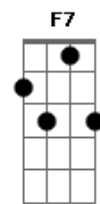

© ukulele-chords.com