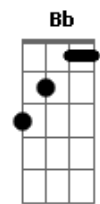

© ukulele-chords.com