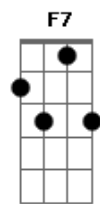

© ukulele-chords.com