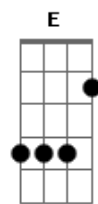

© ukulele-chords.com