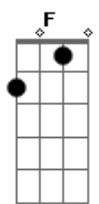

Katy Perry - Into Me You See

Tom: F

C Am F Dm
I built a wall so high no one could reach
C Am F Dm
A life of locks, I swallowed all the keys
C
I was petrified, only knew how to hide
F Dm
They can't hurt me, if they don't know me
C Am F Dm
A full façade, made a mirage out of me

E Am F Dm E
Then you came and started diggin' for a treasure underneath
Am F Dm
And you found a better version of me I had never seen

C
Into me you see
Am
Into me you see
Bb
You broke me wide open
Dm
Open sesame
C
Into me you see
Am
Into me you see
Bb
You got me wide open
Dm
Now I'm ready
Am F C
Is this intimacy?

C Am F Dm
I was a ship floating aimlessly
C Am F Dm
So camouflaged, was my own worst enemy

E Am F Dm
E
But then you came in like a sailor with a heart that anchored
me Am F Dm

And every day I wake up grateful I'm no longer lost at sea

C
Into me you see
Am
Into me you see
Bb
You broke me wide open
Dm
Open sesame
C
Into me you see
Am
Into me you see
Bb
You got me wide open
Dm
Now I'm ready
Am F C
Is this intimacy?

F
Oh, cause no one's ever seen me like this
Am
Seen right through the bullshit
Dm
I pray that I can keep unfolding
F7
Pray that I can just stay open, just stay open, just stay open

C Am
Just stay open
Bb
Ohhhh, cause you broke me wide open
Dm
Open sesame
C
Into me you see
Am
Into me you see
Bb
You got me wide open
Dm
Now I'm ready
Am F C
This is intimacy

Acordes

© ukulele-chords.com