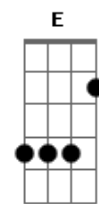

© ukulele-chords.com