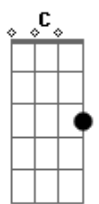

Katy Perry - Into Me You See

Tom: F

C Am F Dm
I built a wall so high no one could reach
C Am F Dm
A life of locks, I swallowed all the keys
C
I was petrified, only knew how to hide
F Dm
They can't hurt me, if they don't know me
C Am F Dm
A full façade, made a mirage out of me

E Am F Dm E
Then you came and started diggin' for a treasure underneath
Am F Dm
And you found a better version of me I had never seen

C
Into me you see
Am
Into me you see
Bb
You broke me wide open
Dm
Open sesame
C
Into me you see
Am
Into me you see
Bb
You got me wide open
Dm
Now I'm ready
Am F C
Is this intimacy?

C
Into me you see
Am
Into me you see
Bb
You broke me wide open
Dm
Open sesame
C
Into me you see
Am
Into me you see
Bb
You got me wide open
Dm
Now I'm ready
Am F C
Is this intimacy?

F
Oh, cause no one's ever seen me like this
Am
Seen right through the bullshit
Dm
I pray that I can keep unfolding
F7
Pray that I can just stay open, just stay open, just stay open

C Am
Just stay open
Bb
Ohhhh, cause you broke me wide open
Dm
Open sesame
C
Into me you see
Am
Into me you see
Bb
You got me wide open
Dm
Now I'm ready
Am F C
This is intimacy

Acordes

© ukulele-chords.com