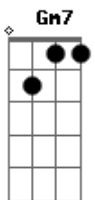

© ukulele-chords.com