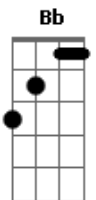

© ukulele-chords.com