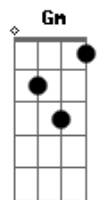

© ukulele-chords.com