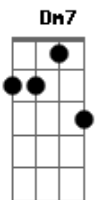

© ukulele-chords.com