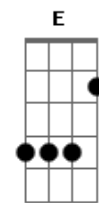

© ukulele-chords.com