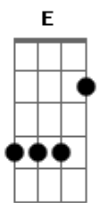

Katy Perry - I Kissed a Girl

tom:

[Primeira Parte]

Am C Dm
This was never the way I planned
F E
Not my intention
Am C Dm
I got so brave, drink in hand
F E
Lost my discretion
Am C Dm
It's not what I'm used to
F E Am
Just want to try you on
C Dm
I'm curious, for you
F E
Caught my attention

It's innocent

[Refrão]

Am C
I kissed a girl
Dm
And I liked it
F E
The taste of her cherry chapstick
Am C
I kissed a girl
Dm
Just to try it
F E
I hope my boyfriend don't mind it
Am C
It felt so wrong
Dm
It felt so right
F E
Don't mean I'm in love tonight

Am C
I kissed a girl
Dm
And I liked it
F E Am
I liked it

© ukulele-chords.com

© ukulele-chords.com

© ukulele-chords.com

© ukulele-chords.com

© ukulele-chords.com

© ukulele-chords.com

© ukulele-chords.com