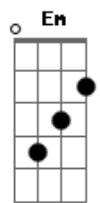

Katy Perry - I Kissed a Girl

tom:

[Primeira Parte]

Am C Dm
This was never the way I planned
F E
Not my intention
Am C Dm
I got so brave, drink in hand
F E
Lost my discretion
Am C Dm
It's not what I'm used to
F E Am
Just want to try you on
C Dm
I'm curious, for you
F E
Caught my attention

It's innocent

[Refrão]

Am C
I kissed a girl
Dm
And I liked it
F E
The taste of her cherry chapstick
Am C
I kissed a girl
Dm
Just to try it
F E
I hope my boyfriend don't mind it
Am C
It felt so wrong
Dm
It felt so right
F E
Don't mean I'm in love tonight

Am C
I kissed a girl
Dm
And I liked it
F E Am
I liked it

© ukulele-chords.com

© ukulele-chords.com

© ukulele-chords.com

© ukulele-chords.com

© ukulele-chords.com

© ukulele-chords.com

© ukulele-chords.com