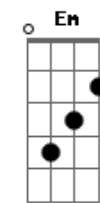

© ukulele-chords.com