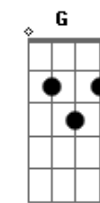

© ukulele-chords.com