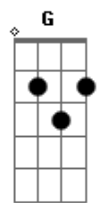

Katy Perry - I Kissed a Girl

tom:

[Primeira Parte]

Am C Dm
This was never the way I planned
F E
Not my intention
Am C Dm
I got so brave, drink in hand
F E
Lost my discretion
Am C Dm
It's not what I'm used to
F E Am
Just want to try you on
C Dm
I'm curious, for you
F E
Caught my attention

Am C
I kissed a girl
Dm
And I liked it
F E Am
I liked it

© ukulele-chords.com

© ukulele-chords.com

© ukulele-chords.com

© ukulele-chords.com

© ukulele-chords.com

© ukulele-chords.com

© ukulele-chords.com