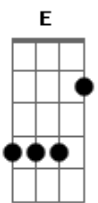

Katy Perry - I Kissed a Girl

tom:

[Primeira Parte]

Am C Dm
This was never the way I planned
F E
Not my intention
Am C Dm
I got so brave, drink in hand
F E
Lost my discretion
Am C Dm
It's not what I'm used to
F E Am
Just want to try you on
C Dm
I'm curious, for you
F E
Caught my attention

It's innocent

[Refrão]

Am C
I kissed a girl
Dm
And I liked it
F E
The taste of her cherry chapstick
Am C
I kissed a girl
Dm
Just to try it
F E
I hope my boyfriend don't mind it
Am C
It felt so wrong
Dm
It felt so right
F E
Don't mean I'm in love tonight

Am C
I kissed a girl
Dm
And I liked it
F E Am
I liked it

© ukulele-chords.com

© ukulele-chords.com

© ukulele-chords.com

© ukulele-chords.com

© ukulele-chords.com

© ukulele-chords.com

© ukulele-chords.com