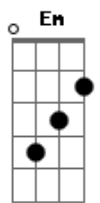

Katy Perry - I Kissed a Girl

tom:

[Primeira Parte]

Am C Dm
This was never the way I planned
F E
Not my intention
Am C Dm
I got so brave, drink in hand
F E
Lost my discretion
Am C Dm
It's not what I'm used to
F E Am
Just want to try you on
C Dm
I'm curious, for you
F E
Caught my attention

It's innocent

[Refrão]

Am C
I kissed a girl
Dm
And I liked it
F E
The taste of her cherry chapstick
Am C
I kissed a girl
Dm
Just to try it
F E
I hope my boyfriend don't mind it
Am C
It felt so wrong
Dm
It felt so right
F E
Don't mean I'm in love tonight

Am C
I kissed a girl
Dm
And I liked it
F E Am
I liked it

© ukulele-chords.com

© ukulele-chords.com

© ukulele-chords.com

© ukulele-chords.com

© ukulele-chords.com

© ukulele-chords.com

© ukulele-chords.com