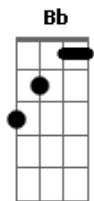

© ukulele-chords.com