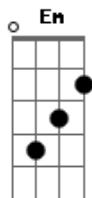

© ukulele-chords.com