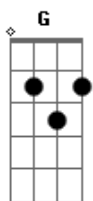

G D
Choose your battles, babe
Bm C Am
'Cause I'm not fighting anymore
D Bm G D Em C
I am not fighting anymore

Bm
I've tried to pick off your red flags
While dancing on broken glass
G D Em C
Your mind games hit like grenades
Bm
Feel cursed just like the Kennedy's
But you somehow get me on my knees,
G D Em C
Defeated, now retreated

Em Bm
Why you trying to make me your enemy
C
All you really need is a little peace
Bm D Em

I just wanna be your lo---ver
Bm
Oh, this is not a competition
C
So baby why the ammunition
Bm D C
I don't wanna be the last one standing

G D
Choose your battles, babe
Bm C
Then you win the war
G D
Stop digging your own grave
Bm C
There's so much to live for

G D
Choose your battles, babe
Bm C Am
'Cause I'm not fighting anymore, no
D Bm
I am not fighting anymore

D
If you wanna go, then go
Bm D
If you wanna stay then stay
Bm D Am
'Cause I don't wanna fight no more, baby
D Bm
I am not fighting anymore

D
If you wanna go, then go
Bm D
If you wanna stay then stay
Bm D
I don't wanna fight no more
Am D Bm
Anyway, I am not fighting anymore

G D
(If you wanna go, then go)Choose your battle babe
Bm C
(If you wanna stay then stay) Then you win the war
G D
('Cause I don't wanna fight no more)Stop digging your own
grave
Bm C
There's so much to live for

G D
(If you wanna go, then go)Choose your battle babe
Bm C
(If you wanna stay then stay)'Cause I'm not fighting anymore
Am D
Bm G D
('Cause I don't wanna fight no more)Anyway, I am not fighting
anymore

Acordes

© ukulele-chords.com