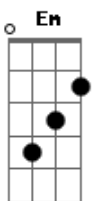

© ukulele-chords.com