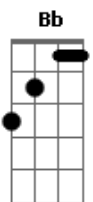

© ukulele-chords.com

© ukulele-chords.com