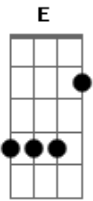

Katie Melua - If You Were A Sailboat

Tom: E

(com acordes na forma de C)
Capotraste na 4ª casa
Capo op IV

The main pattern in detail (= hammer on or pull off):

Am

3/16 16t 8t 16t 8t 16t 8t

Intro: Am

Verse 1:
Am FM7 Am FM7

If you were a cow..trail you

If you were a p... nail

you to the

C Dm G C

floor If you were a sail..sail you to the shore.

Corus:
Am FM7 G FM7

Sometimes I b... fate, but the ch.. create always ... true

Dm G C C Am7
Am7

you took a chance..me, I took a ch... you

This took me some time to figure out so when you have any suggestions, please let me know, Keesv

Acordes

© ukulele-chords.com