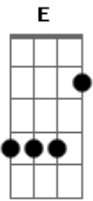

Katie Melua - If You Were A Sailboat

Tom: E

(com acordes na forma de C)
Capotraste na 4ª casa
Capo op IV

The main pattern in detail (= hammer on or pull off):

Am
3/16 16t 8t 16t 8t 16t 8t
Intro: Am

Verse 1:
Am FM7 Am FM7

If you were a cow..trail you

If you were a p... nail

you to the

C Dm G C

floor If you were a sail..sail you to the shore.

Corus:
Am FM7 G FM7

Sometimes I b... fate, but the ch.. create always ... true

Dm G C C Am7
Am7

you took a chance..me, I took a ch... you

This took me some time to figure out so when you have any suggestions, please let me know, Keesv

Acordes

© ukulele-chords.com