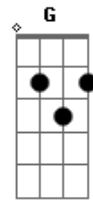

© ukulele-chords.com

© ukulele-chords.com