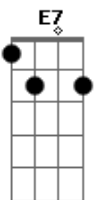

© ukulele-chords.com