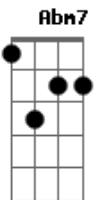

© ukulele-chords.com