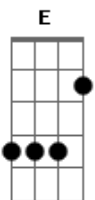

© ukulele-chords.com