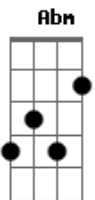

© ukulele-chords.com