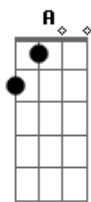

© ukulele-chords.com

© ukulele-chords.com