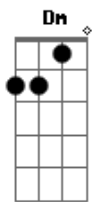

© ukulele-chords.com