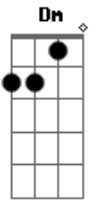

© ukulele-chords.com