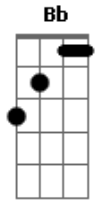

© ukulele-chords.com