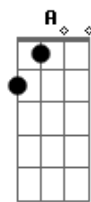

© ukulele-chords.com