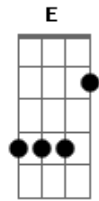

© ukulele-chords.com