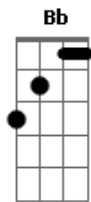

© ukulele-chords.com