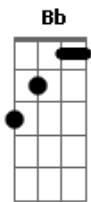

© ukulele-chords.com