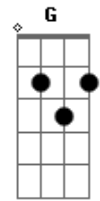

© ukulele-chords.com