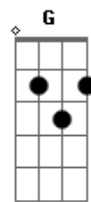

© ukulele-chords.com