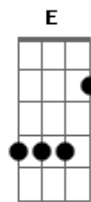

© ukulele-chords.com