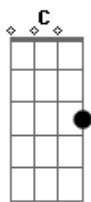

Katie Melua - Dirty Dice

Tom: F

Got an angel, on one shoulder and a devil on the other,
And his good advice that I take.
I live with a sprinkle of a little sin,
When the world is asleep I'm awake.
With the roll of my dirty dice,
I'm only following the devil's advice.
I'll take your love and leave my kind regards,
But I never cheat at cards.
So you really think you're leading,
When we tango across the floor.
It's only cause my feet are out of sight.

Mine is the hand that spins you round,
Then it pushes you out into the night.
With the roll of my dirty dice,
I'm only following the devil's advice.
I'll take your love and leave my kind regards,
But I never cheat at cards.
(Dm Bb C Bb C Dm Bb G E A)
With the roll of my dirty dice,
I'm only following the devil's advice.
I'll take your love and leave my kind regards,
But I never cheat at cards.
(Dm Bb (Vocalização até o fim.))

Acordes

© ukulele-chords.com

© ukulele-chords.com

© ukulele-chords.com

© ukulele-chords.com

© ukulele-chords.com

© ukulele-chords.com

© ukulele-chords.com