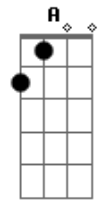

© ukulele-chords.com