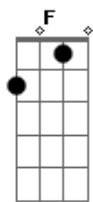

Katie Melua - Dirty Dice

Tom: F

Got an angel, on one shoulder and a devil on the other,
And his good advice that I take.
I live with a sprinkle of a little sin,
When the world is asleep I'm awake.
With the roll of my dirty dice,
I'm only following the devil's advice.
I'll take your love and leave my kind regards,
But I never cheat at cards.
So you really think you're leading,
When we tango across the floor.
It's only cause my feet are out of sight.

Mine is the hand that spins you round,
Then it pushes you out into the night.
With the roll of my dirty dice,
I'm only following the devil's advice.
I'll take your love and leave my kind regards,
But I never cheat at cards.
(Dm Bb C Bb C Dm Bb G E A)
With the roll of my dirty dice,
I'm only following the devil's advice.
I'll take your love and leave my kind regards,
But I never cheat at cards.
(Dm Bb (Vocalização até o fim.))

Acordes