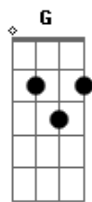

© ukulele-chords.com