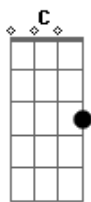

© ukulele-chords.com